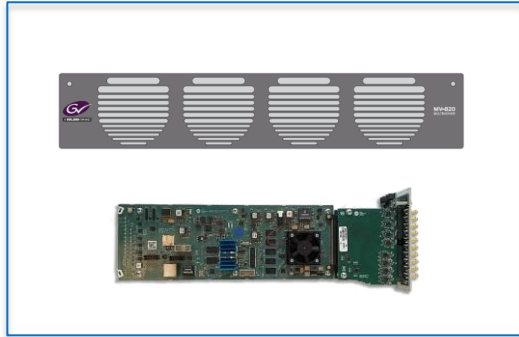

IP Multiviewers

❖ MV-820-IP / IQUCP-MV

- ❖ Ideal for:
  - Live production, Trucks, Fly kits
- ❖ MV-820-IP: for larger size (48x12)
  - ❖ - 100 GbE
- ❖ IQUCP-MV for smaller size (12x4)
  - ❖ - 25/50 GbE