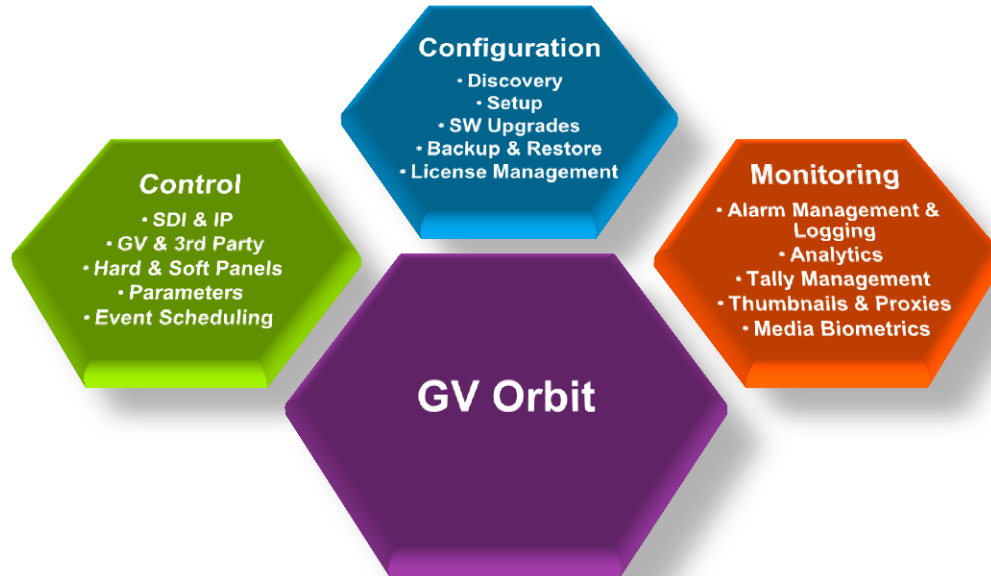

## ❖ Up to 512<sup>2</sup> 3G in 1RU (fully redundant)

The screenshot shows the GV Fabric Management Console interface. At the top, it displays the logo for Grass Valley (A BELDEN BRAND) and the console title "GV Fabric Management Console". Below the logo, there's a navigation bar with tabs for Setup, System, Security, Ports, Status, VPI Capcity, VPI Cpbity, ETH Mgmt, IP Route, Gateway, and Save. The main content area is titled "Ports Information" and shows a list of ports. The selected port is "1", and its details are displayed in a table format. The table includes fields for Port number, Port type, Port description, Admin state, Operational state, PFC admin mode, PFC operational mode, Last clearing of counters, Threshold Level, 60 seconds ingress rate, 60 seconds egress rate, Mac address, MTU, Flow-control, Supported speeds, Advertised speeds, Actual speed, Auto-negotiation, and Switchport mode.

# GV Orbit: Dynamic System Orchestrator

# GV Orbit: Dynamic System Orchestrator

- Single interface for control, configuration and monitoring
- Dynamic discovery, setup and pathfinding