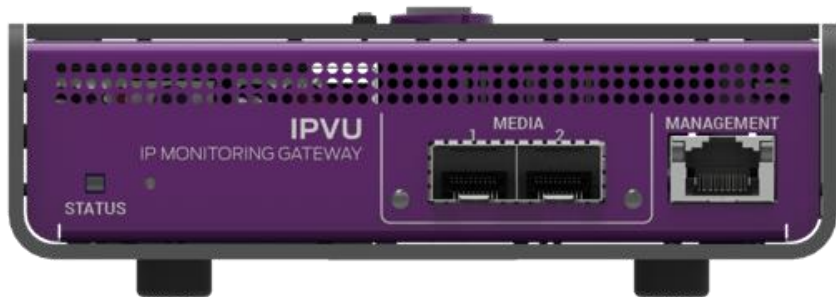

# IP Multiviewers

## ❖ MV-820-IP / IQUCP-MV

- ❖ Ideal for:
  - Live production, Trucks, Fly kits
- ❖ MV-820-IP: for larger size (48x12)
  - ❖ - 100 GbE
- ❖ IQUCP-MV for smaller size (12x4)
  - ❖ - 25/50 GbE

# IPVU - IP Monitoring Gateway