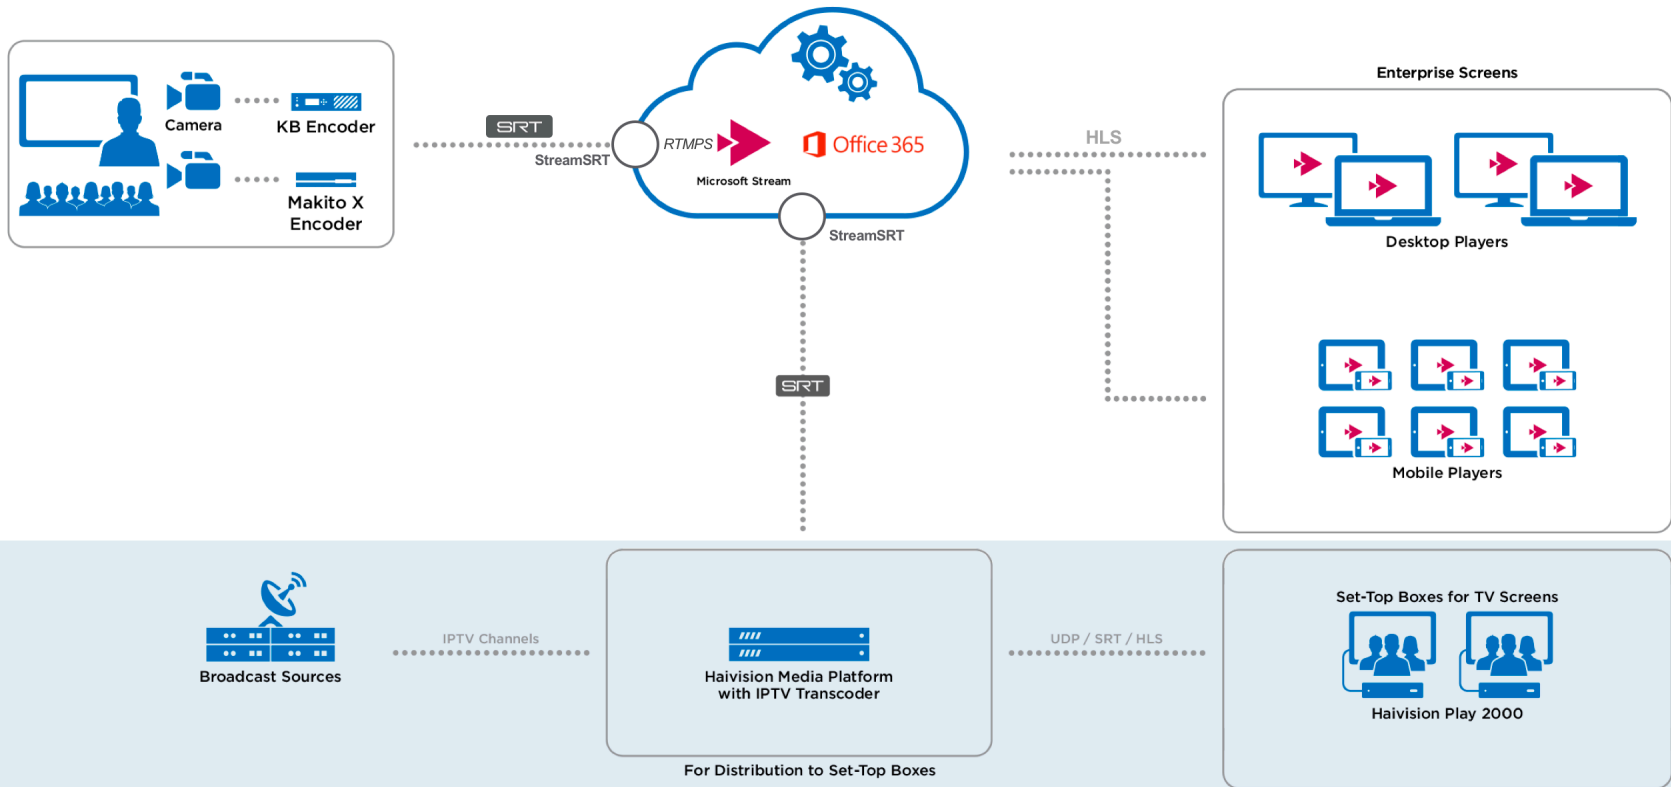

CONNECT

Connected Hublets
to extend production
ecosystem

**API-driven
integrations**
to easily integrate into
broadcast workflows

Easy to use
Intuitive node-
based workflow for
on-demand routing

**Remote device
control**
Provision and manage
end-points

Remote Event Production

IPTV & Digital Signage

Performance Recording and Assessment

Live Video for 0365 Stream

StreamSRT

IoT remote management

Faith

Online Streaming