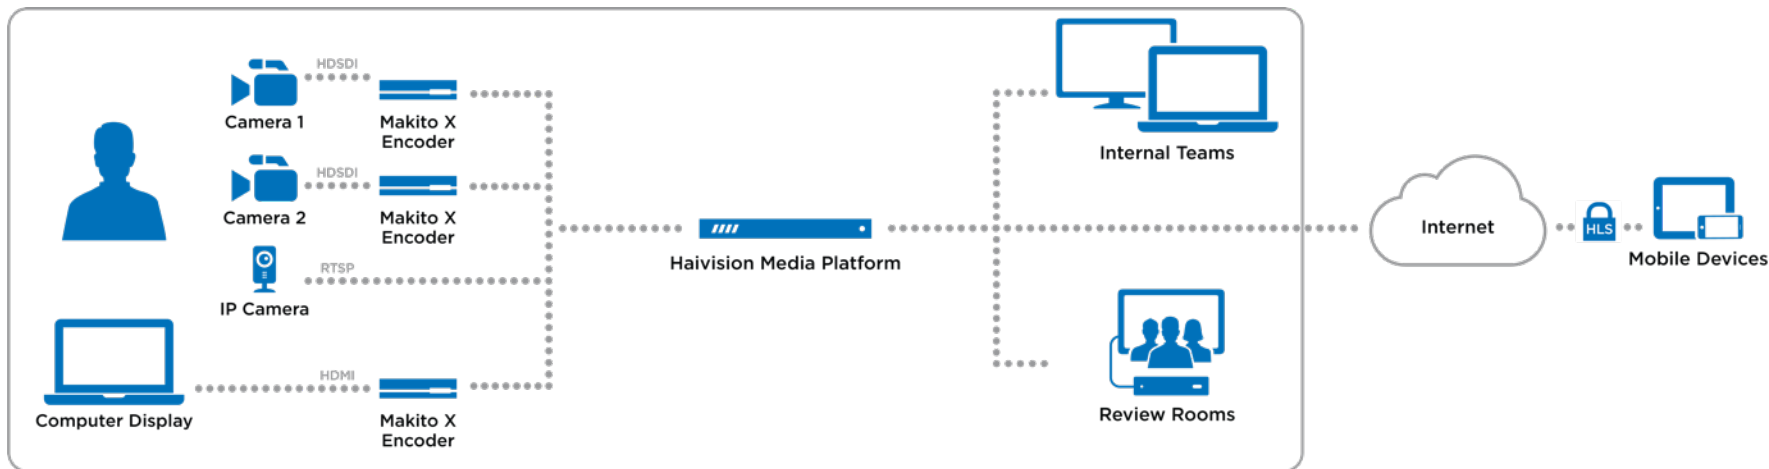

CONNECT

Connected Hublets
to extend production
ecosystem

**API-driven
integrations**
to easily integrate into
broadcast workflows

Easy to use
Intuitive node-
based workflow for
on-demand routing

**Remote device
control**
Provision and manage
end-points

Remote Event Production

IPTV & Digital Signage

Performance Recording and Assessment

Live Video for 0365 Stream

StreamSRT

IoT remote management

Faith

Online Streaming