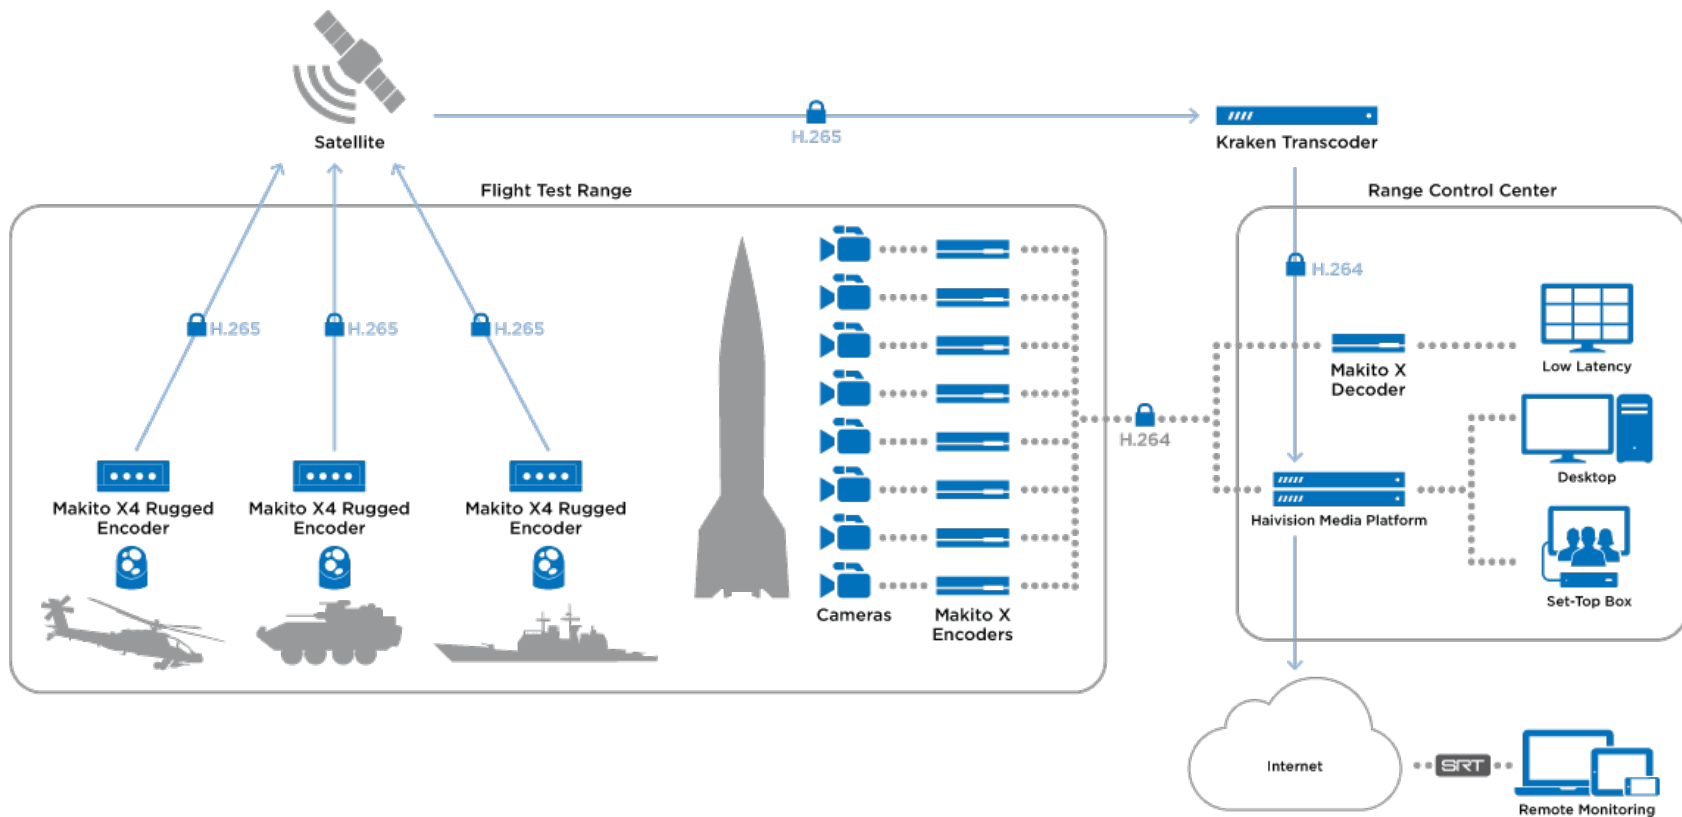

CONNECT

Connected Hublets
to extend production
ecosystem

**API-driven
integrations**
to easily integrate into
broadcast workflows

Easy to use
Intuitive node-
based workflow for
on-demand routing

**Remote device
control**
Provision and manage
end-points

ISR

Test & Training Ranges

Makito X4 Rugged for Situational Awareness

Makito X4 Rugged for Test & Training Ranges

SRT

SRT Benefits

Development
History

SRT ALLIANCE