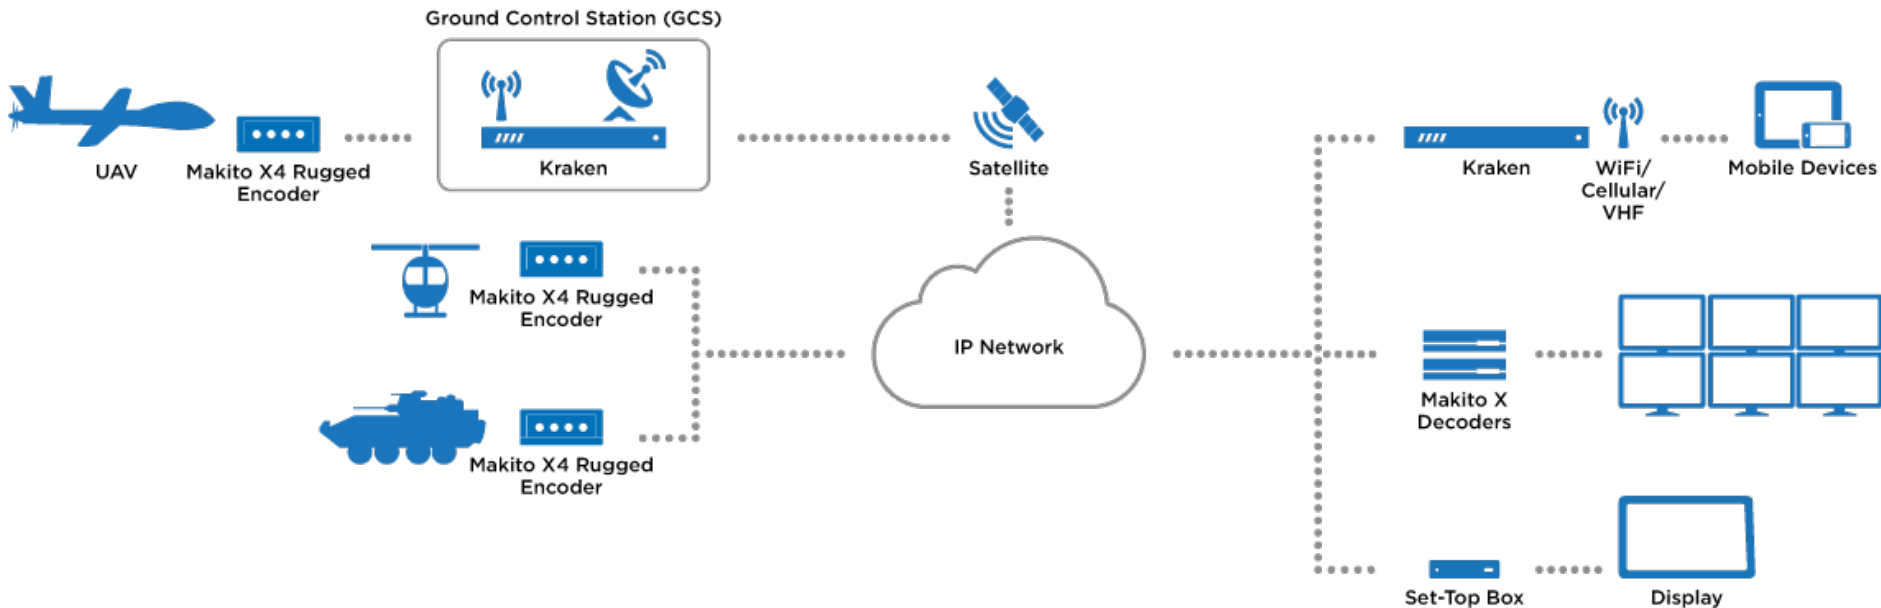

CONNECT

Connected Hublets
to extend production
ecosystem

**API-driven
integrations**
to easily integrate into
broadcast workflows

Easy to use
Intuitive node-
based workflow for
on-demand routing

**Remote device
control**
Provision and manage
end-points

ISR

Test & Training Ranges

Makito X4 Rugged for Situational Awareness

Makito X4 Rugged for Test & Training Ranges

SRT

SRT Benefits

Development
History

SRT ALLIANCE