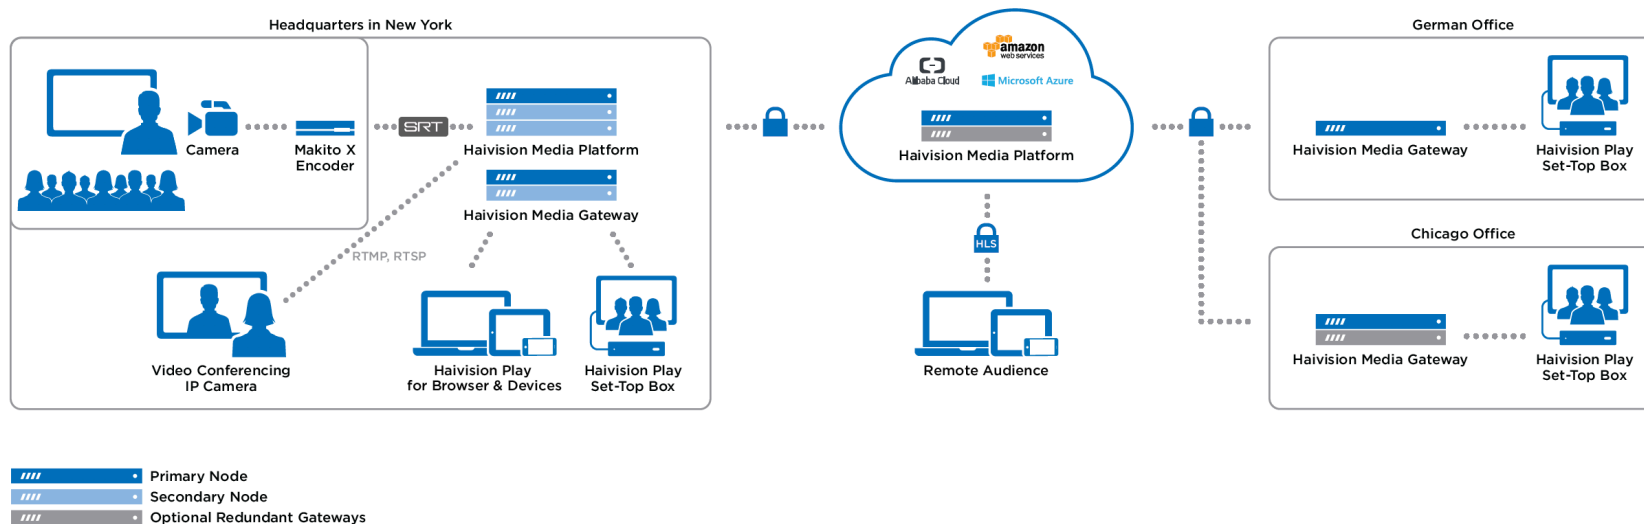

Live Video for
O365 Stream

Live Event Webinars