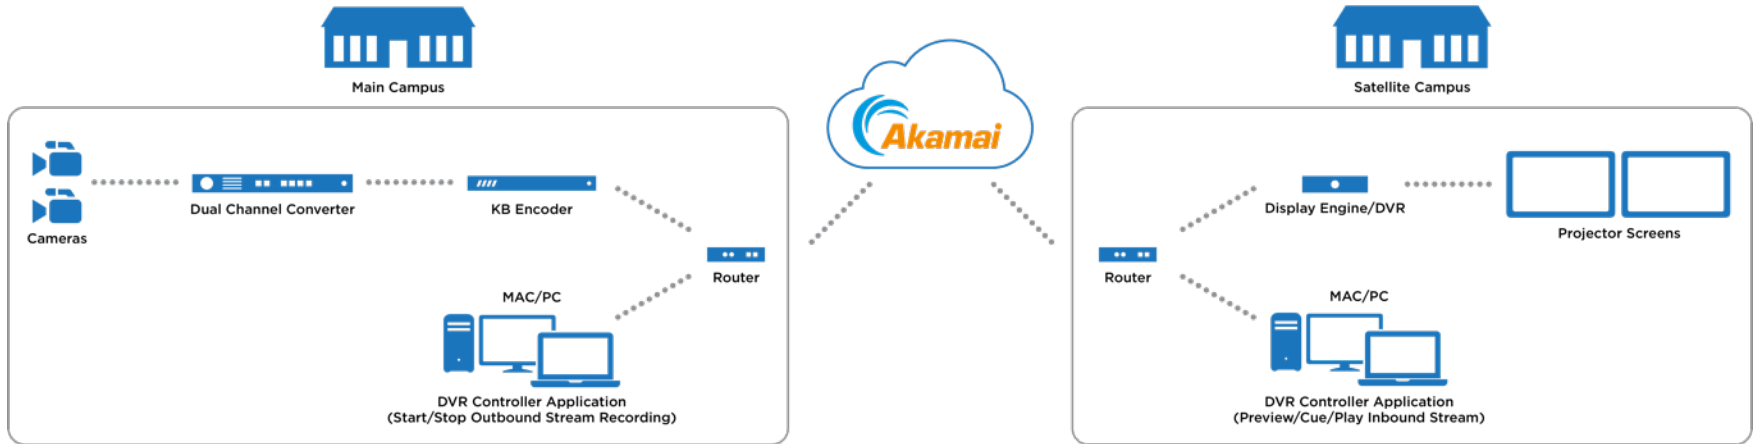

CONNECT

Connected Hublets
to extend production
ecosystem

**API-driven
integrations**
to easily integrate into
broadcast workflows

Easy to use
Intuitive node-
based workflow for
on-demand routing

**Remote device
control**
Provision and manage
end-points

Multi-Site Delivery

Multi-Site Monitoring

Bi-Directional Video

Online Streaming

Multi-Site Delivery

Multi-Site Monitoring

Bi-Directional Video

Military & Defense

ISR

Test & Training Ranges

Makito X4 Rugged for Situational Awareness

Makito X4 Rugged for Test & Training Ranges

SRT

SRT Benefits

Development
History

SRT ALLIANCE