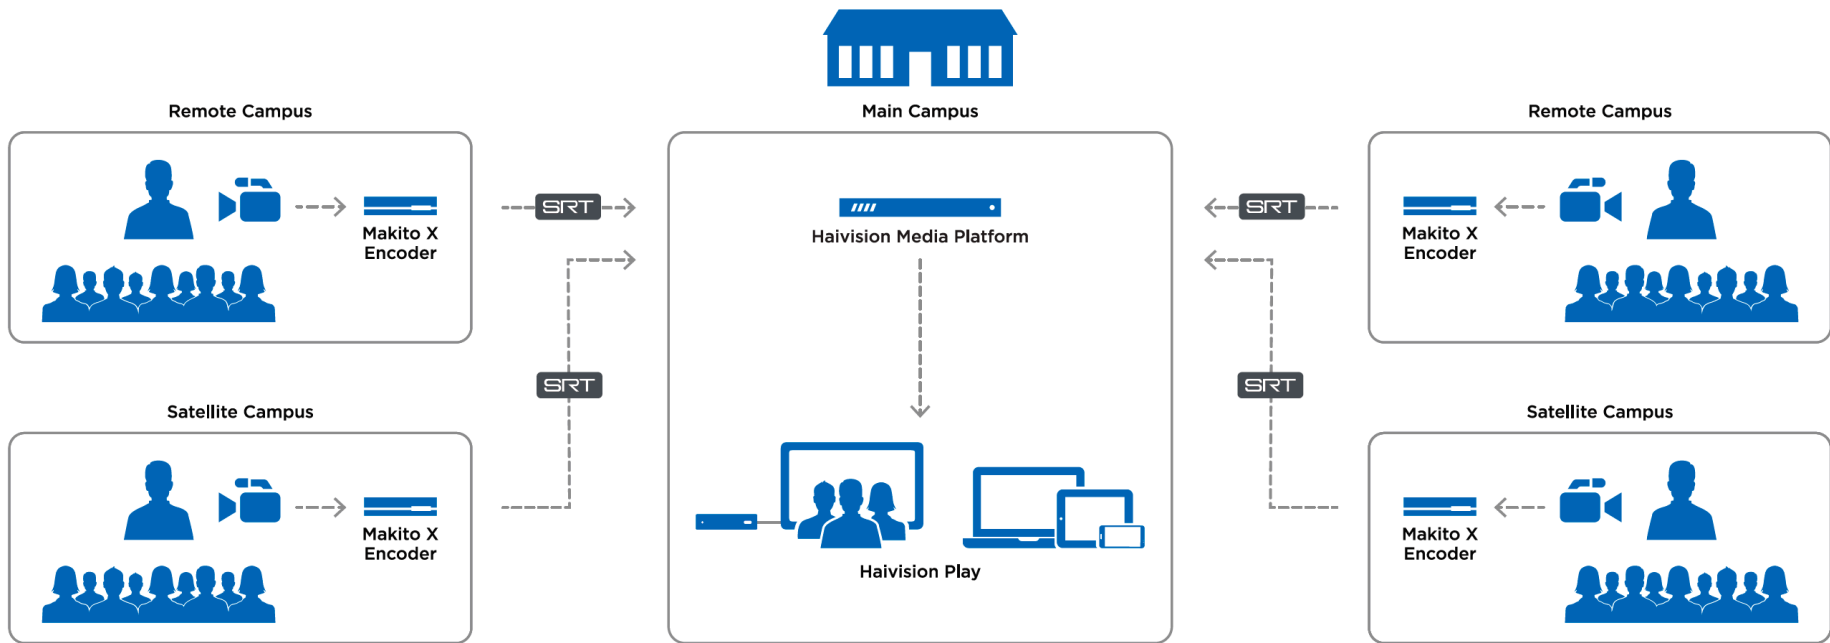

CONNECT

Connected Hublets
to extend production
ecosystem

**API-driven
integrations**
to easily integrate into
broadcast workflows

Easy to use
Intuitive node-
based workflow for
on-demand routing

**Remote device
control**
Provision and manage
end-points

Multi-Site Delivery

Multi-Site Monitoring

Bi-Directional Video

Online Streaming

Multi-Site Delivery

Multi-Site Monitoring

Bi-Directional Video

Military & Defense

ISR

Test & Training Ranges

Makito X4 Rugged for Situational Awareness

Makito X4 Rugged for Test & Training Ranges

SRT

SRT Benefits

Development
History

SRT ALLIANCE