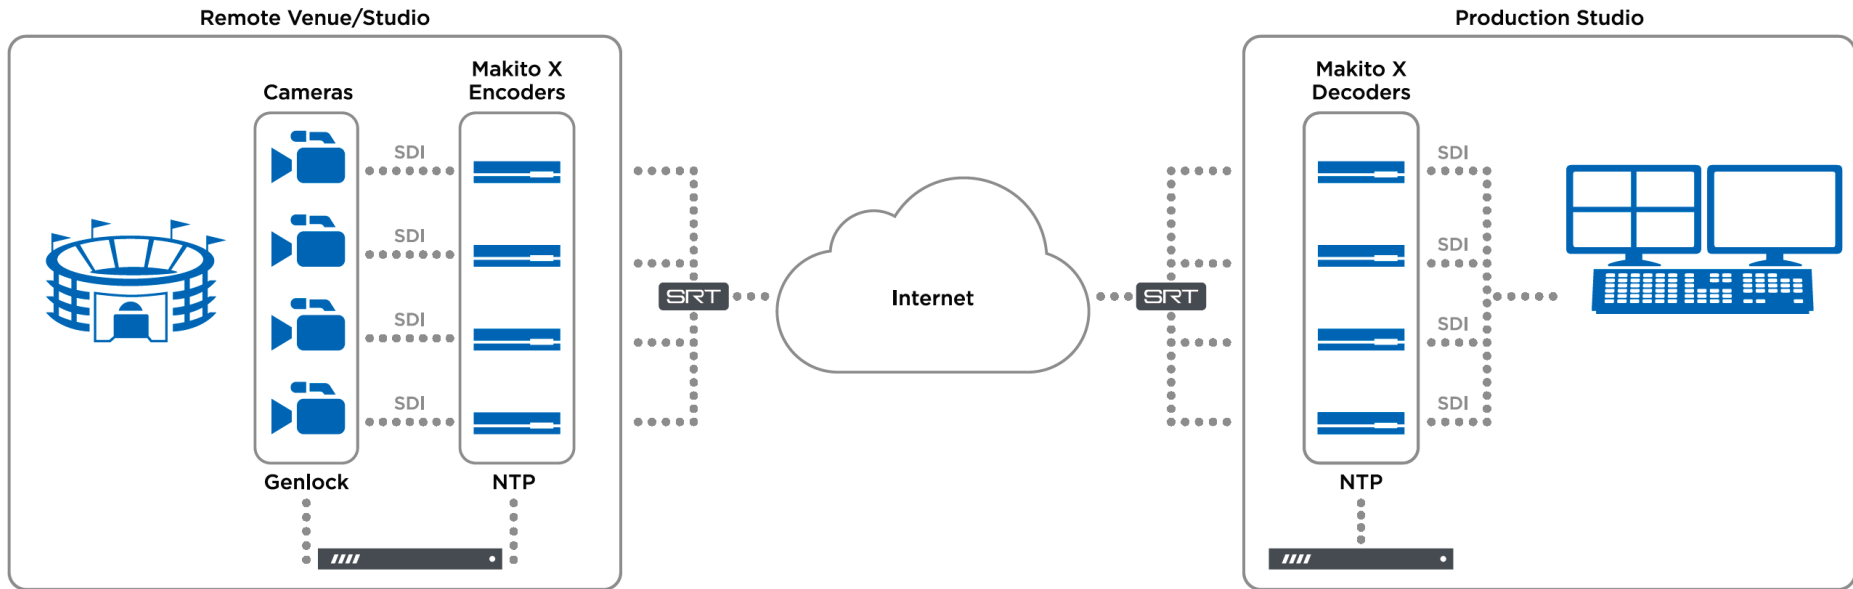

CONNECT

Connected Hublets
to extend production
ecosystem

**API-driven
integrations**
to easily integrate into
broadcast workflows

Easy to use
Intuitive node-
based workflow for
on-demand routing

**Remote device
control**
Provision and manage
end-points

3rd Party Broadcast Solution

IoT remote management

Makito X Decoder

Haivision Media Gateway

SRT-Compatible Decoder

3rd Party Broadcast Solution

SRTHub

The dashboard provides an overview of the SRTHub system. It features a world map with status indicators (green checkmarks for active routes and red 'X' marks for conflicts) across various regions. Key statistics are displayed in three cards: Routes (144 All, 90 Active, 54 Conflicts), Usage (Last 6 months), and Latency (Last 24 hours). A list of routes is shown on the right, with a filter for 'East US1' and a 'NEW ROUTE' button.

Dashboard

This view shows the configuration for a specific route, 'New Route Test 01'. It displays a flow diagram with one input hublet ('Input-test-01'), one processing hublet ('Processing-test-01'), and one output hublet ('Output-test-01'). A list of available output hublet types is shown on the right, including Wowza Streaming Cloud, Facebook, Microsoft Stream, Azure Media Service, and LinkedIn Live. The interface includes 'SAVE AS TEMPLATE' and 'START ROUTE' buttons.

SRTHub

Field Contribution

Monitoring & Return Feeds

Live Interviews & Return Feeds

Stream Sync - Remote Production

Live Linear to OTT

SRTHub Use Cases

Field Contribution to Cloud-based Production