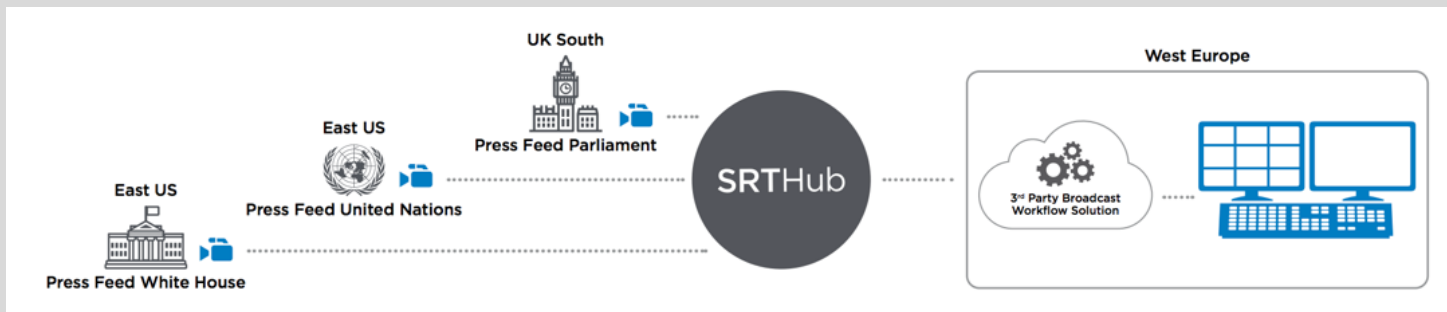

SRTHub

Field Contribution

Monitoring & Return Feeds

Live Interviews & Return Feeds

Stream Sync - Remote Production

Live Linear to OTT

SRTHub Use Cases

Field Contribution to Cloud-based Production