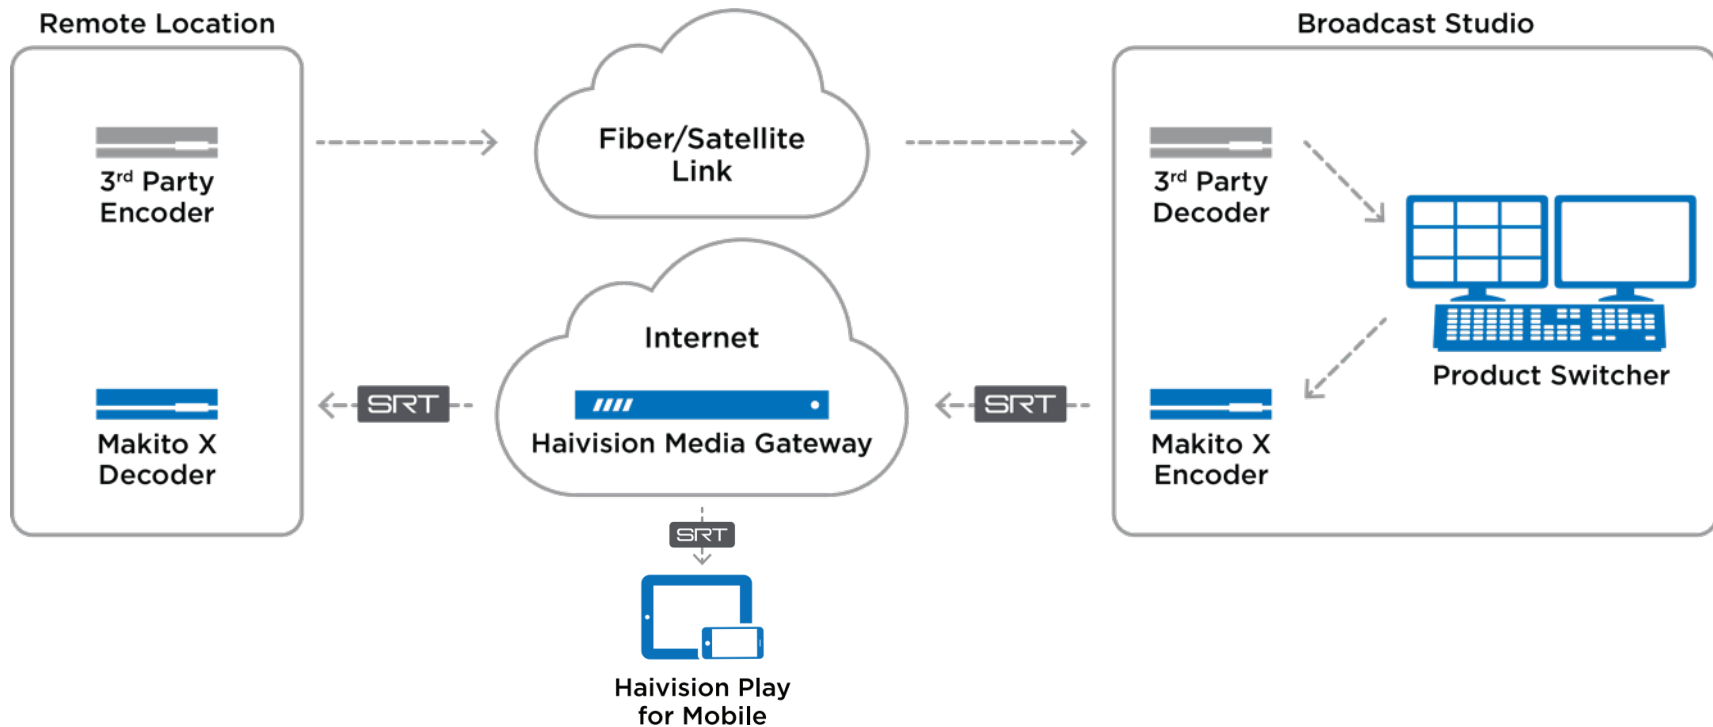

CONNECT

Connected Hublets
to extend production
ecosystem

**API-driven
integrations**
to easily integrate into
broadcast workflows

Easy to use
Intuitive node-
based workflow for
on-demand routing

**Remote device
control**
Provision and manage
end-points

Dashboard

This view shows the configuration for a specific route, 'New Route Test 01'. It displays a flow diagram with one input hublet ('Input-test-01'), one processing hublet ('Processing-test-01'), and one output hublet ('Output-test-01'). A list of available output hublet types is shown on the right, including Wowza Streaming Cloud, Facebook, Microsoft Stream, Azure Media Service, and LinkedIn Live. The interface includes 'SAVE AS TEMPLATE' and 'START ROUTE' buttons.

Connected Route

Market Solutions

Broadcast

Field Contribution

Monitoring & Return Feeds

Live Interviews

Remote Production

Live Linear to OTT

SRTHub

Field Contribution

Monitoring & Return Feeds

Live Interviews & Return Feeds

Stream Sync - Remote Production

Live Linear to OTT

SRTHub Use Cases

Field Contribution to Cloud-based Production