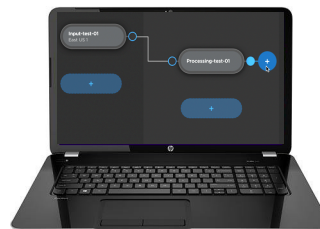

Haivision Products

Makito Series

KB Series

Kraken Series

Haivision Media Gateway

Haivision Media Platform

Haivision Play

SRTHub

Streaming Services