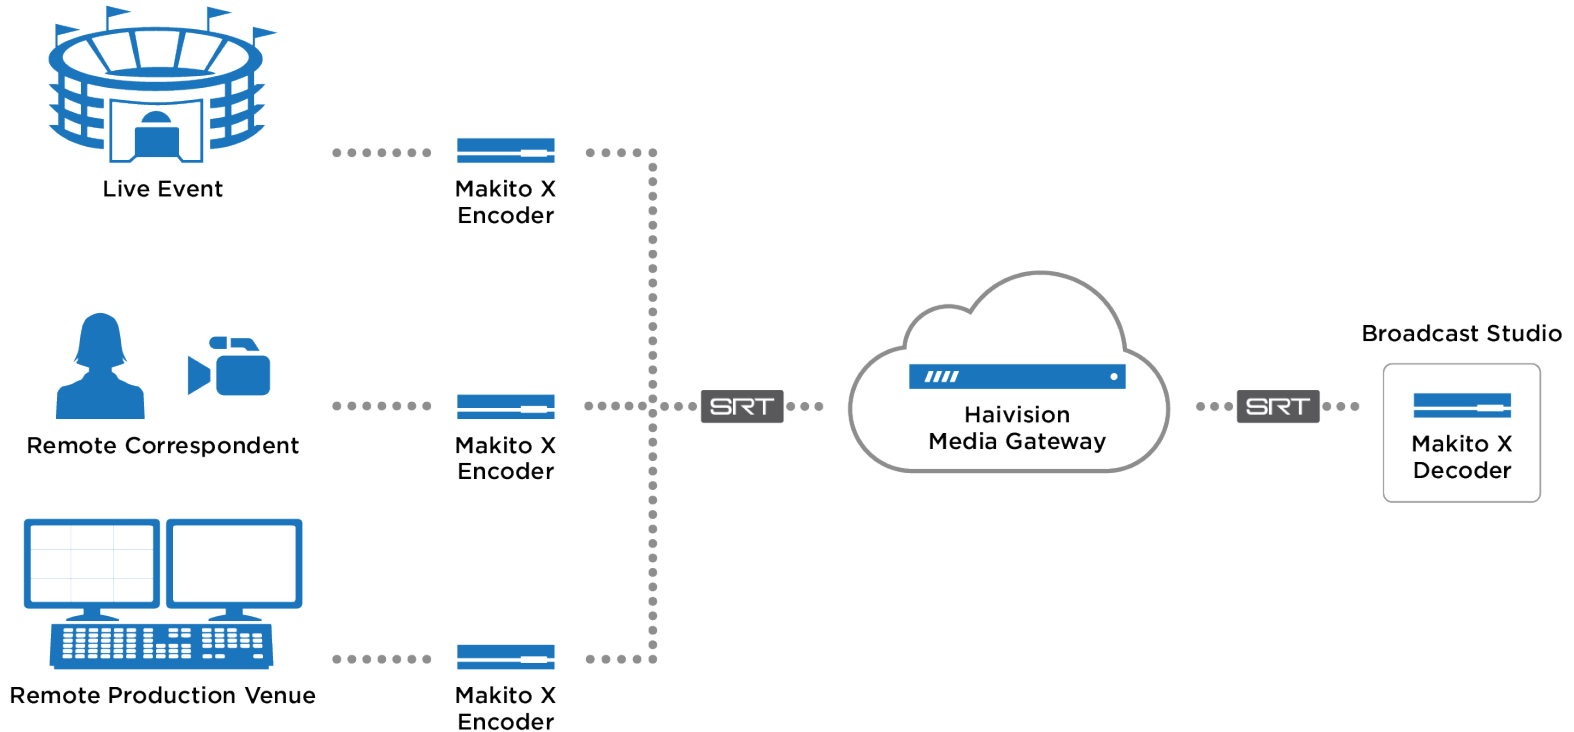

CONNECT

Connected Hublets
to extend production
ecosystem

**API-driven
integrations**
to easily integrate into
broadcast workflows

Easy to use
Intuitive node-
based workflow for
on-demand routing

**Remote device
control**
Provision and manage
end-points

Dashboard

This view shows the configuration for a specific route, 'New Route Test 01'. It displays a flow diagram with one input hublet ('Input-test-01'), one processing hublet ('Processing-test-01'), and one output hublet ('Output-test-01'). A list of available output hublet types is shown on the right, including Wowza Streaming Cloud, Facebook, Microsoft Stream, Azure Media Service, and LinkedIn Live. The interface includes 'SAVE AS TEMPLATE' and 'START ROUTE' buttons.

Connected Route

Market Solutions

Broadcast

Field Contribution

Monitoring & Return Feeds

Live Interviews

Remote Production

Live Linear to OTT

SRTHub

Field Contribution

Monitoring & Return Feeds

Live Interviews & Return Feeds

Stream Sync - Remote Production

Live Linear to OTT

SRTHub Use Cases

Field Contribution to Cloud-based Production