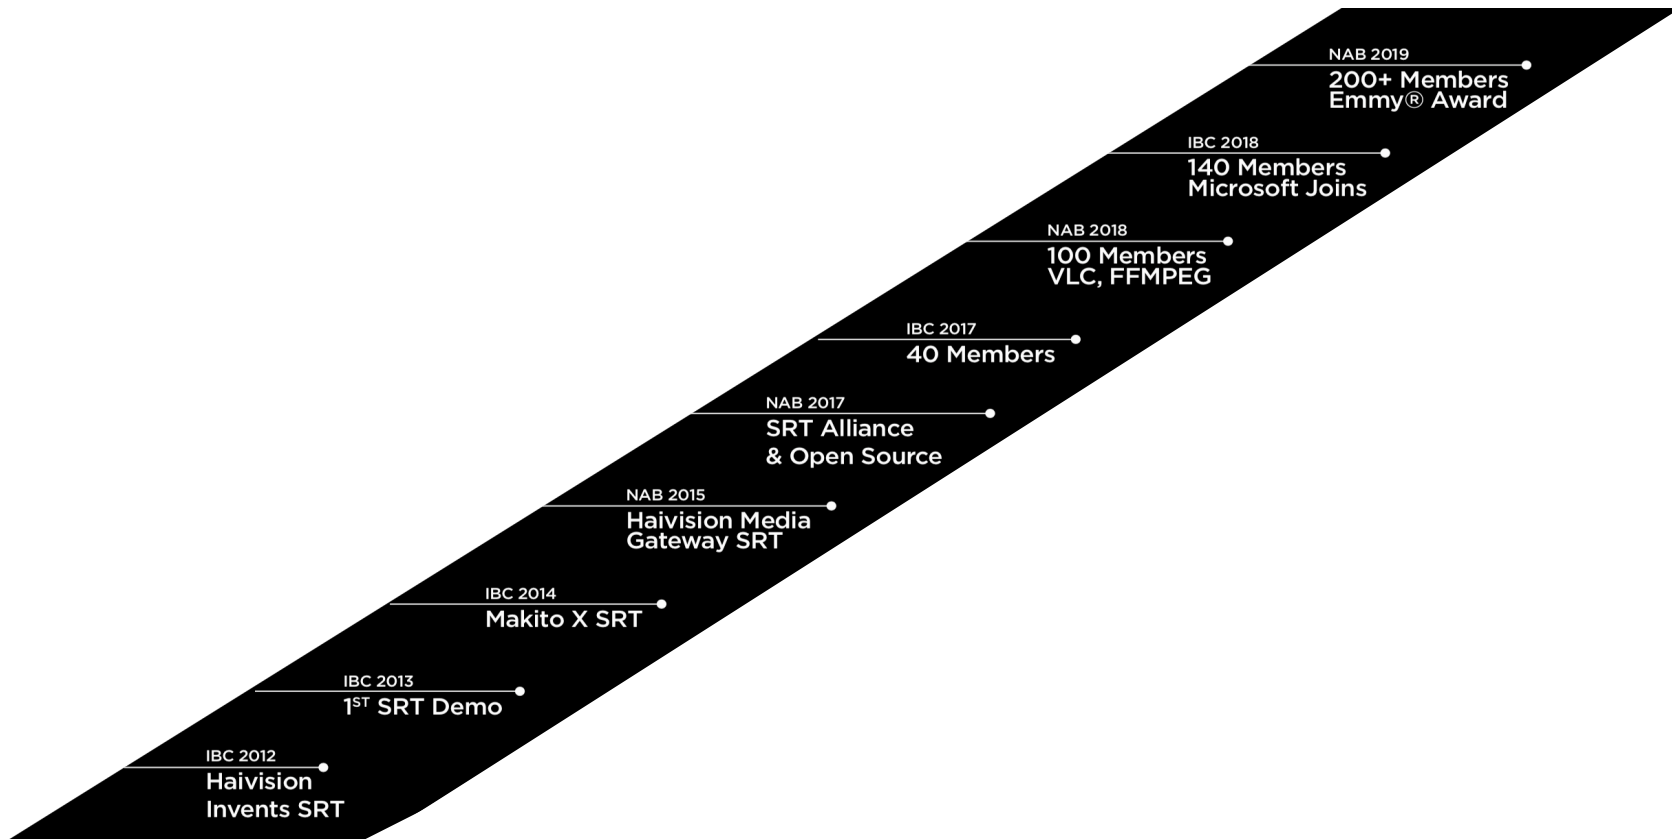

PRISTINE
QUALITY

CONTENT
AGNOSTIC

SECURE
STREAMS

SRT

Open Source

GitHub 

SRT Alliance

SRT Timeline