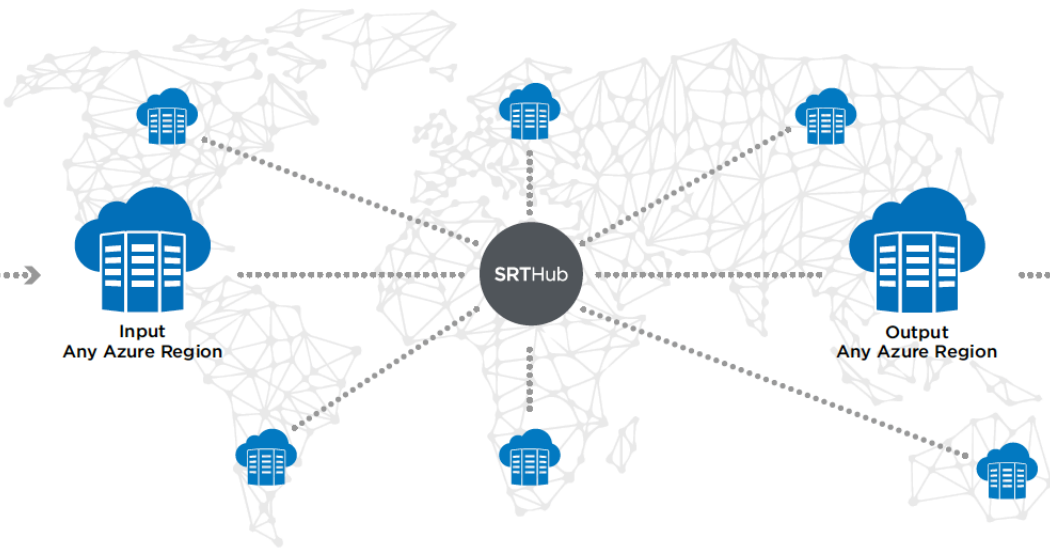

SRTHub

IoT remote management

Makito X Encoder

KB Encoder

Haivision Media Gateway

SRT-Compatible Encoder

3rd Party Broadcast Solution