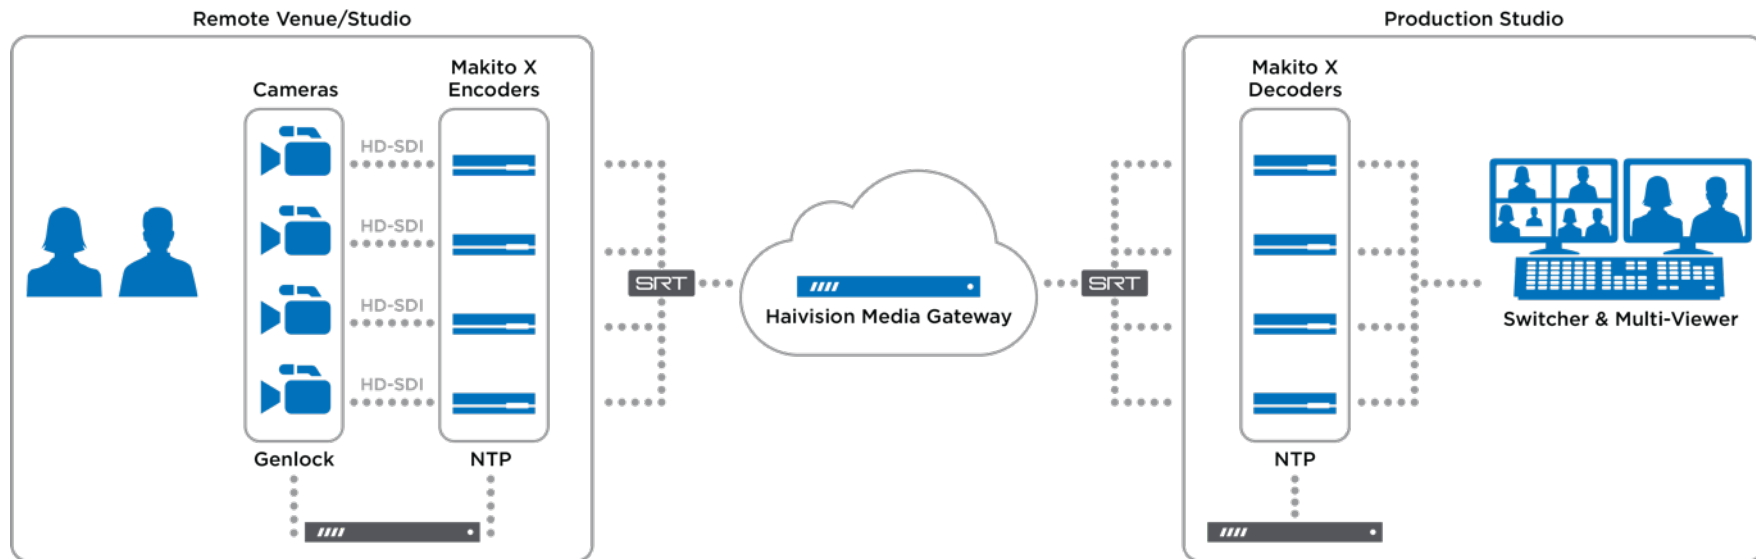

CONNECT

Connected Hublets
to extend production
ecosystem

**API-driven
integrations**
to easily integrate into
broadcast workflows

Easy to use
Intuitive node-
based workflow for
on-demand routing

**Remote device
control**
Provision and manage
end-points

SRTHub

Field Contribution

Monitoring & Return Feeds

Live Interviews & Return Feeds

Stream Sync - Remote Production

Live Linear to OTT

SRTHub Use Cases

Field Contribution to Cloud-based Production

Enterprise

Live Event Webinars

Remote Event Production

IPTV & Signage

Recording & Assessment

See all the latest

Live Video for
O365 Stream

Live Event Webinars

Remote Event Production

IPTV & Digital Signage

Performance Recording and Assessment

Live Video for 0365 Stream

StreamSRT

IoT remote management

Faith

Online Streaming