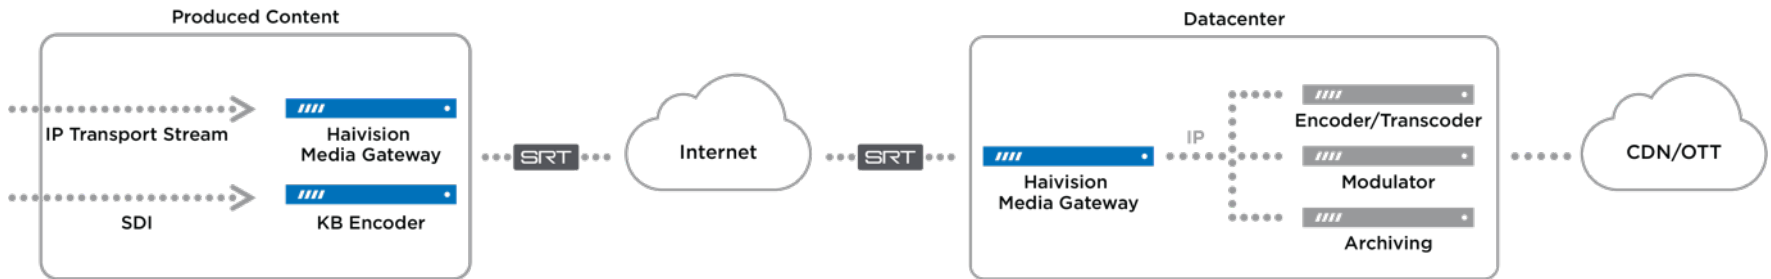

CONNECT

Connected Hublets
to extend production
ecosystem

**API-driven
integrations**
to easily integrate into
broadcast workflows

Easy to use
Intuitive node-
based workflow for
on-demand routing

**Remote device
control**
Provision and manage
end-points

SRTHub

Field Contribution

Monitoring & Return Feeds

Live Interviews & Return Feeds

Stream Sync - Remote Production

Live Linear to OTT

SRTHub Use Cases

Field Contribution to Cloud-based Production