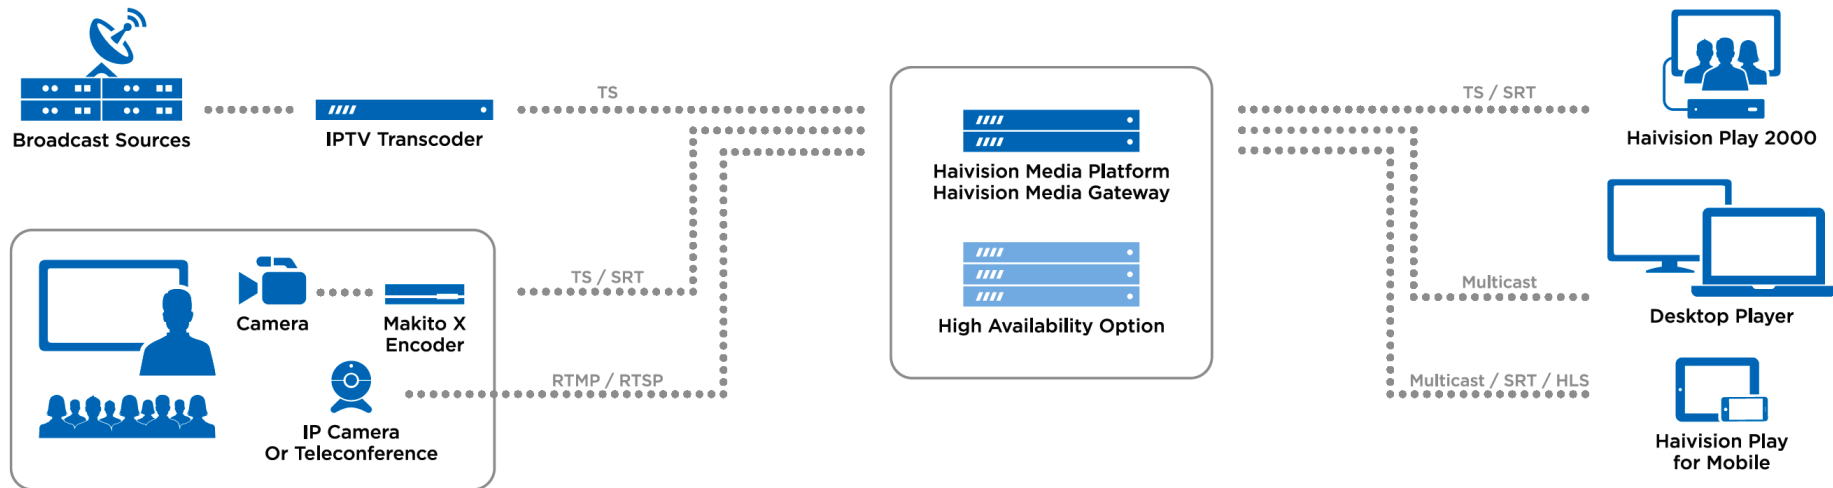

IPTV & Digital Signage