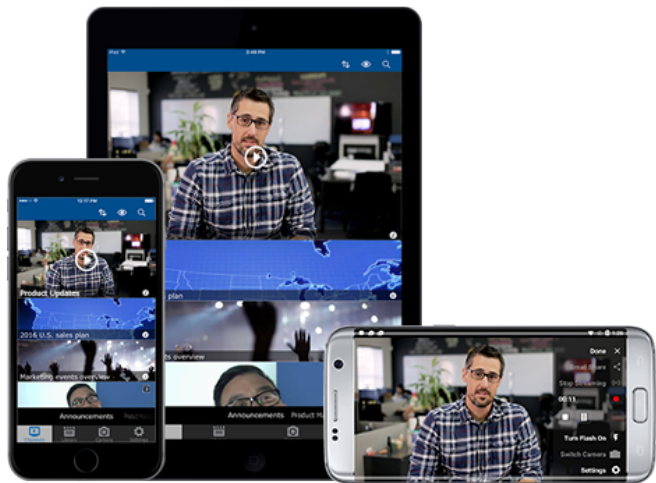

High Picture
Quality

Centralized
Management

Direct Stream
Decoding

Haivision Play for Mobile

Live, VOD & IPTV
Channels

Contribution

High Picture
Quality

Direct Stream
Decoding

Remote Event Production

IPTV & Digital Signage

Performance Recording and Assessment

Live Video for 0365 Stream

StreamSRT

IoT remote management

Faith

Online Streaming