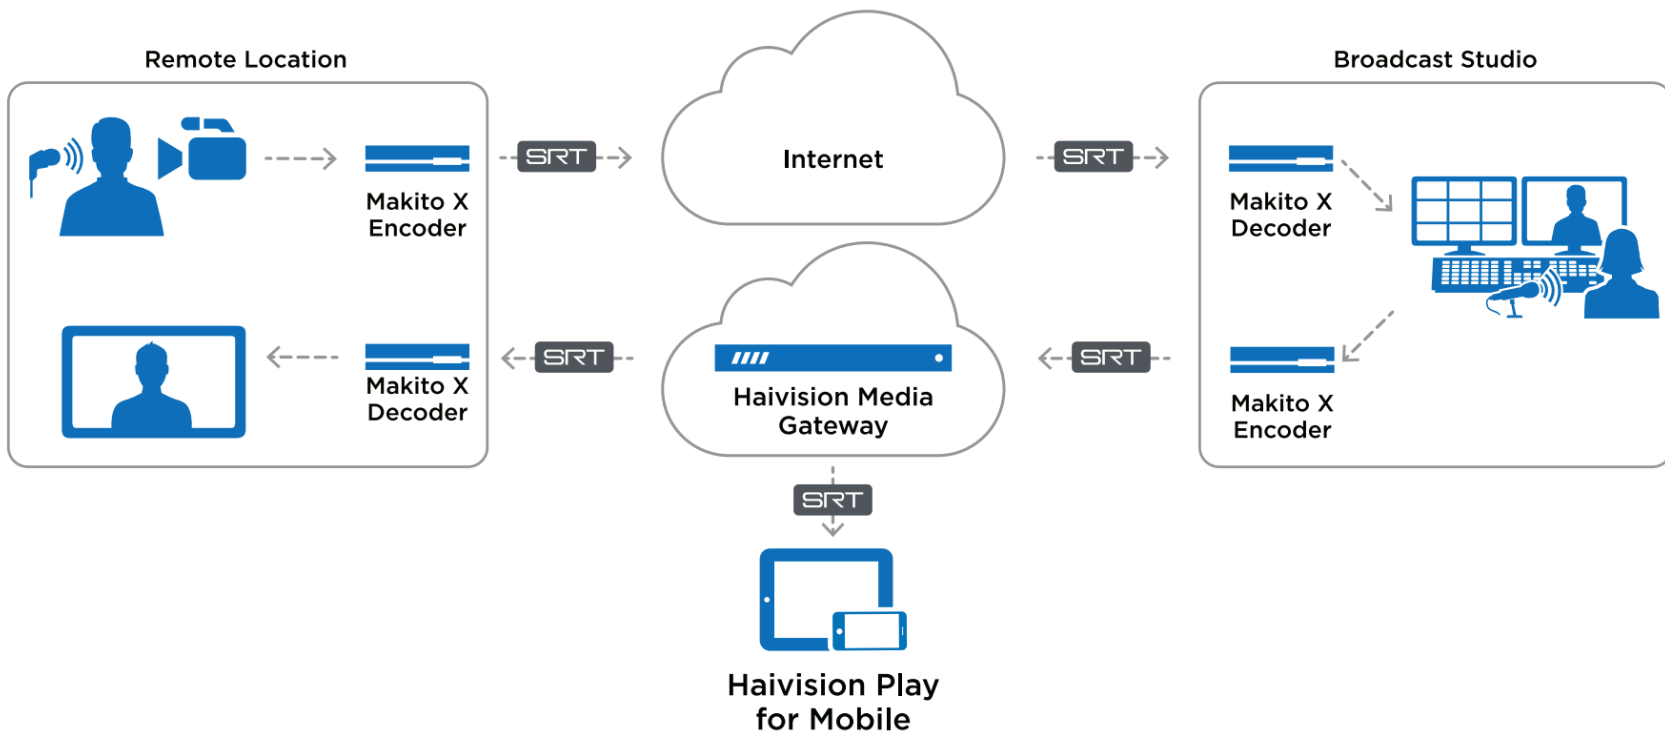

CONNECT

Connected Hublets
to extend production
ecosystem

**API-driven
integrations**
to easily integrate into
broadcast workflows

Easy to use
Intuitive node-
based workflow for
on-demand routing

**Remote device
control**
Provision and manage
end-points

SRTHub

Field Contribution

Monitoring & Return Feeds

Live Interviews & Return Feeds

Stream Sync - Remote Production

Live Linear to OTT

SRTHub Use Cases

Field Contribution to Cloud-based Production