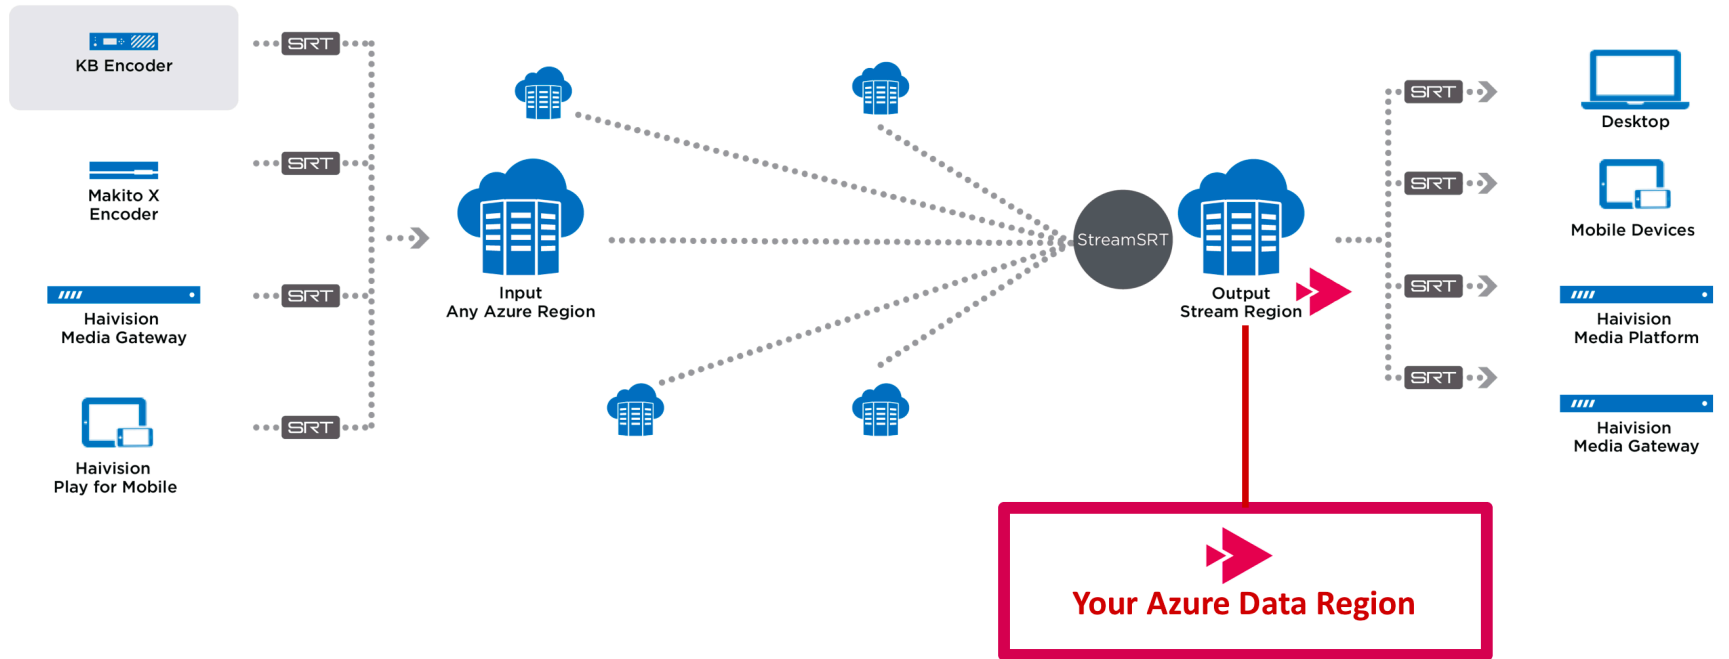

CONNECT

Connected Hublets
to extend production
ecosystem

**API-driven
integrations**
to easily integrate into
broadcast workflows

Easy to use
Intuitive node-
based workflow for
on-demand routing

**Remote device
control**
Provision and manage
end-points

Remote Event Production

IPTV & Digital Signage

Performance Recording and Assessment

Live Video for 0365 Stream

StreamSRT

IoT remote management

Faith

Online Streaming