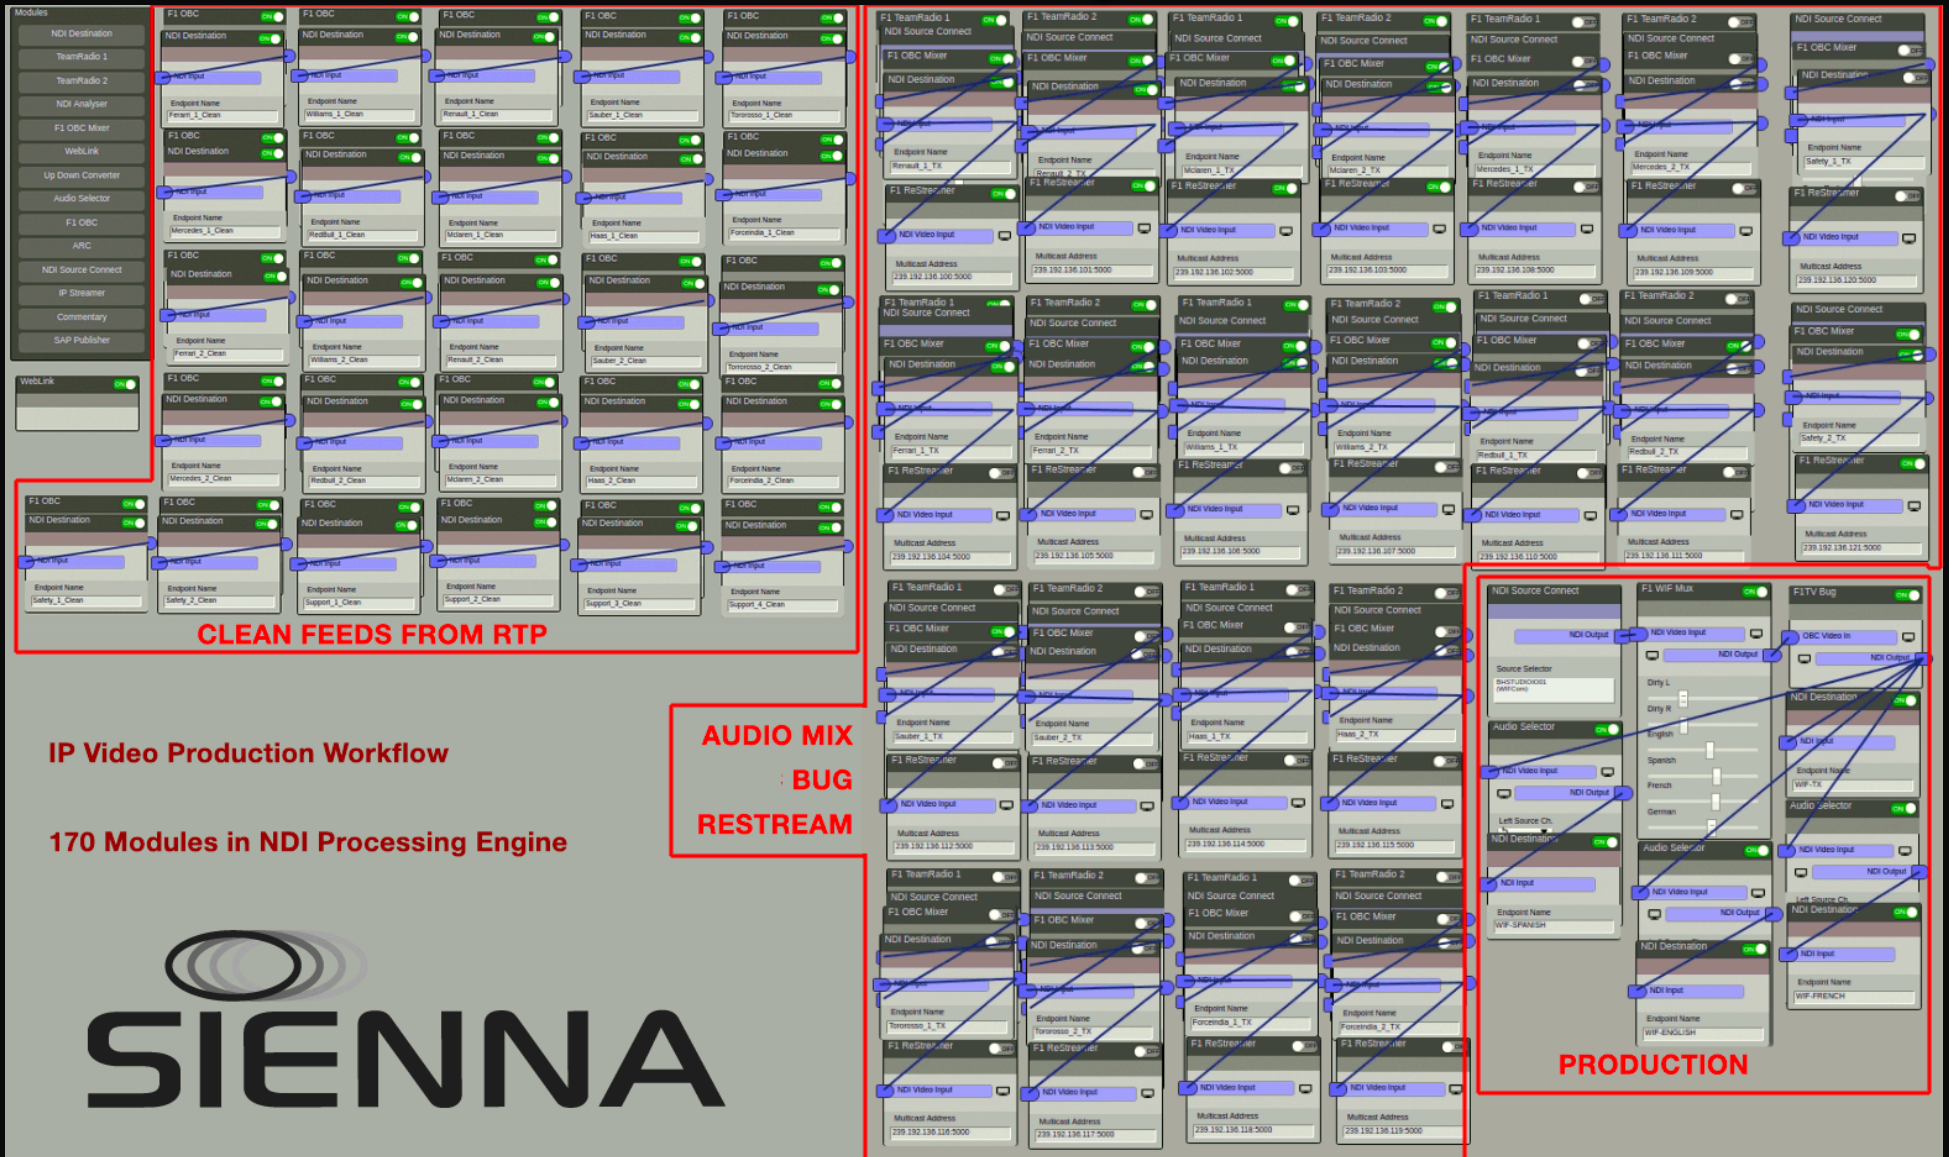

Web Interface

Preview

NDI Processing Engine Actions Frame : Modules

The interface displays a grid of modules for NDI processing. A sidebar on the left lists available modules, including AES67 To NDI, ARC, Audio DeEmbedder, Audio Embedder, Audio Selector, Audio Splitter 4Ch, Bug+Audio Inserter, Distribution Amp, Downstream Keyer, Failover Switch, Frame Sync, IP Stream Connect, Meter Bridge, Multiviewer 10 Pro, Multiviewer 16 Pro, Multiviewer 2x2, Multiviewer 3x3, NDI Analyser, NDI Destination, NDI Source Connect, Picture In Picture, SAP Publisher, Signal Generator, Source Multiplexer, Sync Delay, UDP Streamer, UDP Streamer 50i, Up Down Converter, and Weblink. The main workspace contains several active modules with various settings and connections:

Weblink

Мультивью без ограничений

Масштабируемость

Стандартная
платформа

Linux OS
18 Core i9

Сойти с ума!

Sienna.Cloud - Global NDI WAN

Следующий шаг.....Виртуализация