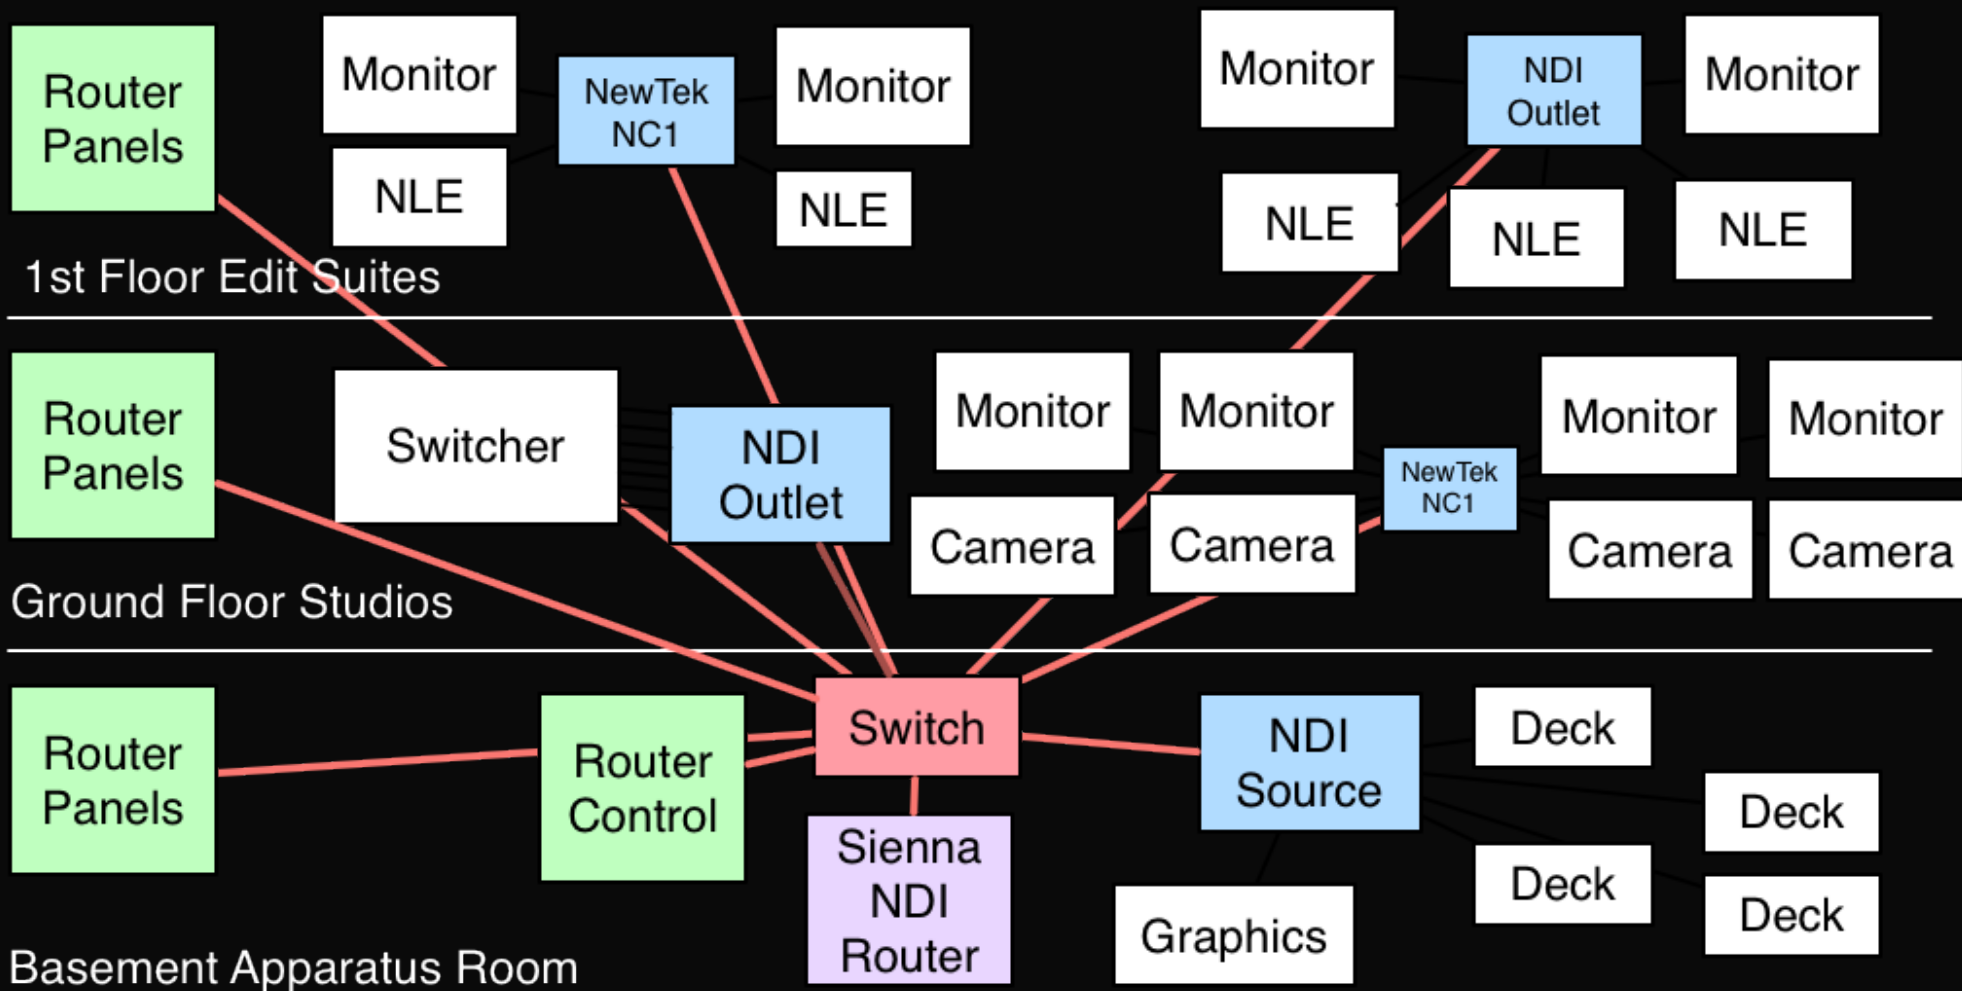

Децентрализованное
Распределение
сигналов

Основы инфраструктуры SDI...

SDI матрица

+

*Processing
Glue Rack*

Программный процесс

Использование CPU и GPU

Drag and Drop

Web Interface

Preview

NDI Processing Engine Actions Frame : Modules

The interface displays a grid of modules for NDI processing. A sidebar on the left lists available modules, including AES67 To NDI, ARC, Audio DeEmbedder, Audio Embedder, Audio Selector, Audio Splitter 4Ch, Bug+Audio Inserter, Distribution Amp, Downstream Keyer, Failover Switch, Frame Sync, IP Stream Connect, Meter Bridge, Multiviewer 10 Pro, Multiviewer 16 Pro, Multiviewer 2x2, Multiviewer 3x3, NDI Analyser, NDI Destination, NDI Source Connect, Picture In Picture, SAP Publisher, Signal Generator, Source Multiplexer, Sync Delay, UDP Streamer, UDP Streamer 50i, Up Down Converter, and Weblink. The main workspace contains several active modules with various settings and connections: