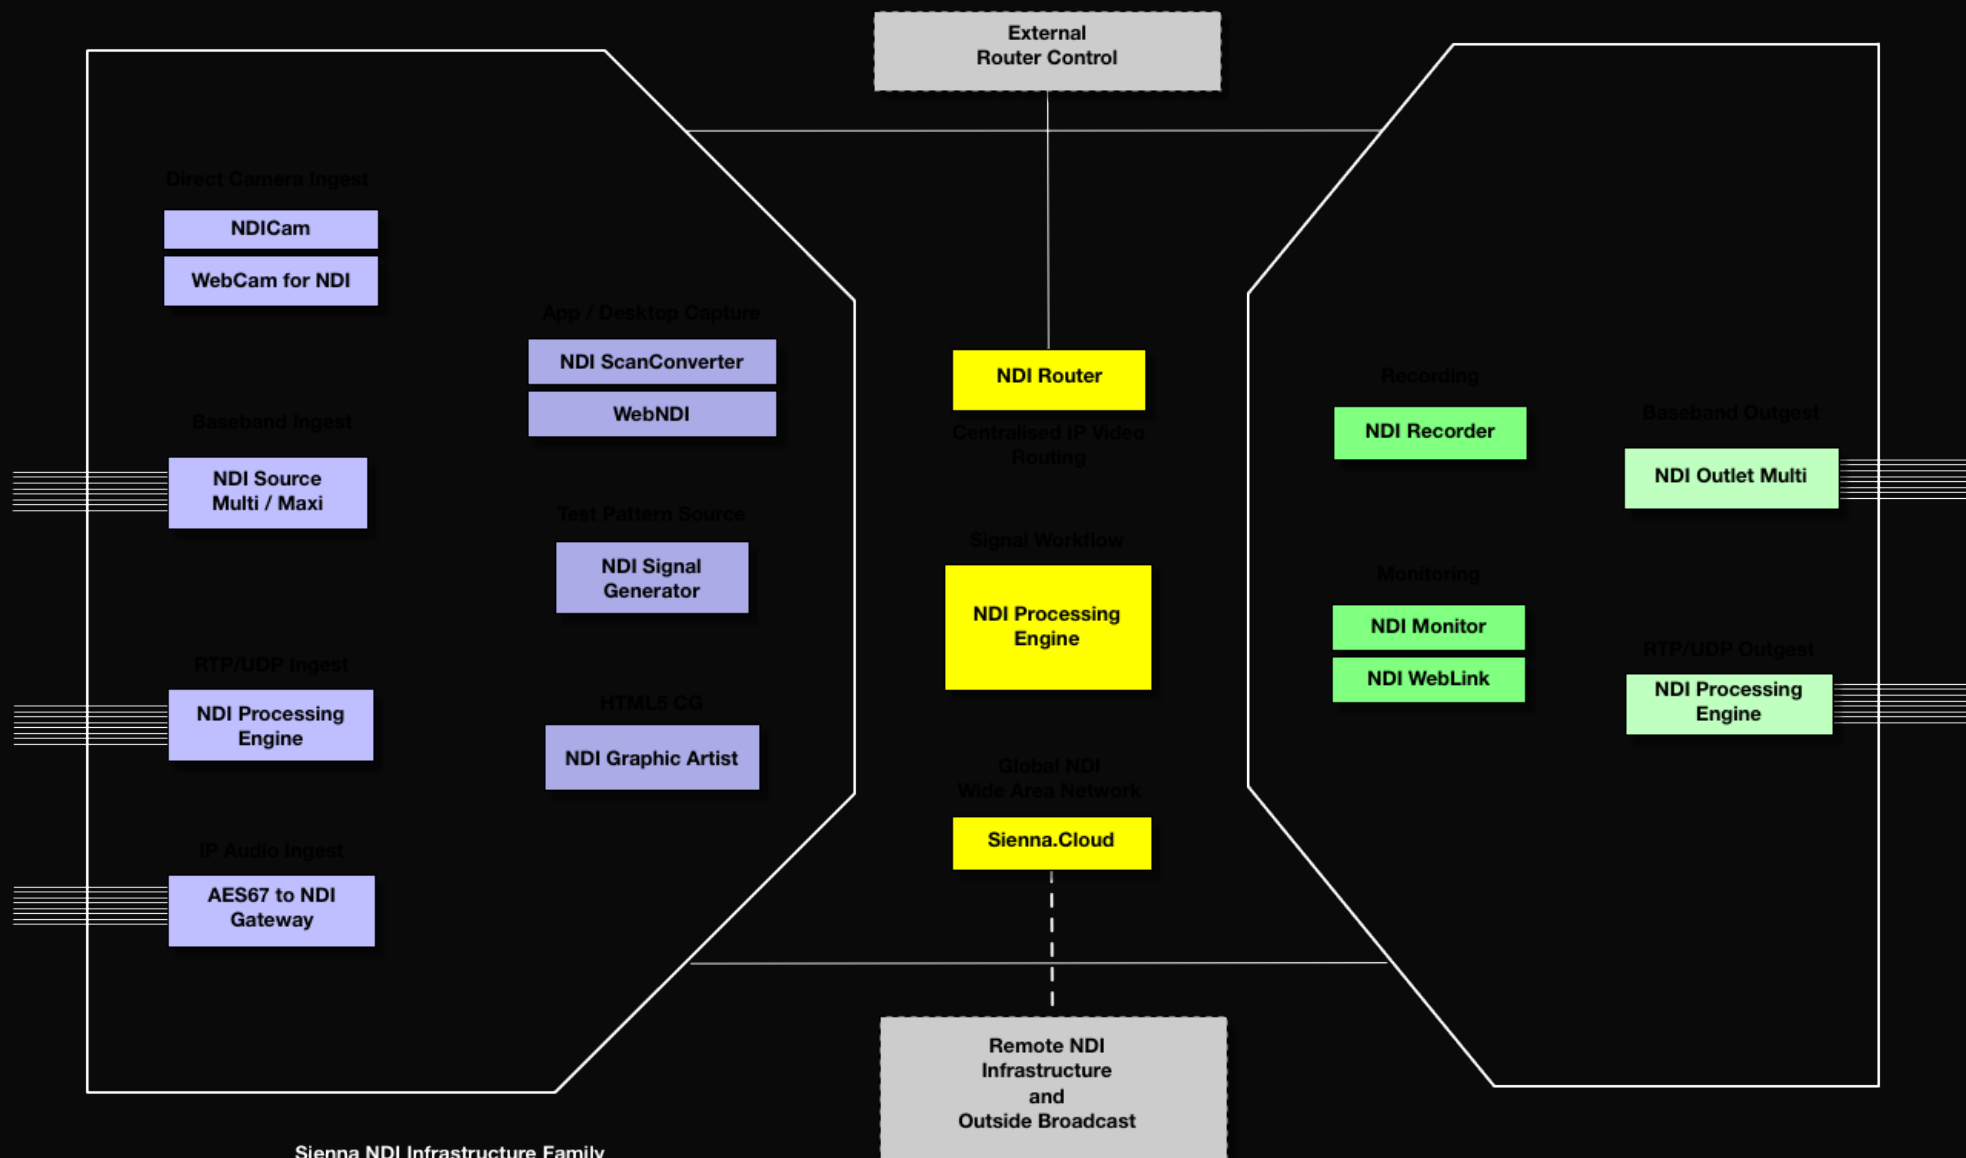

Полный набор продуктов для инфраструктуры NDI

Sienna NDI Infrastructure Family

NDI™ Network
Device
Interface

SIENNA