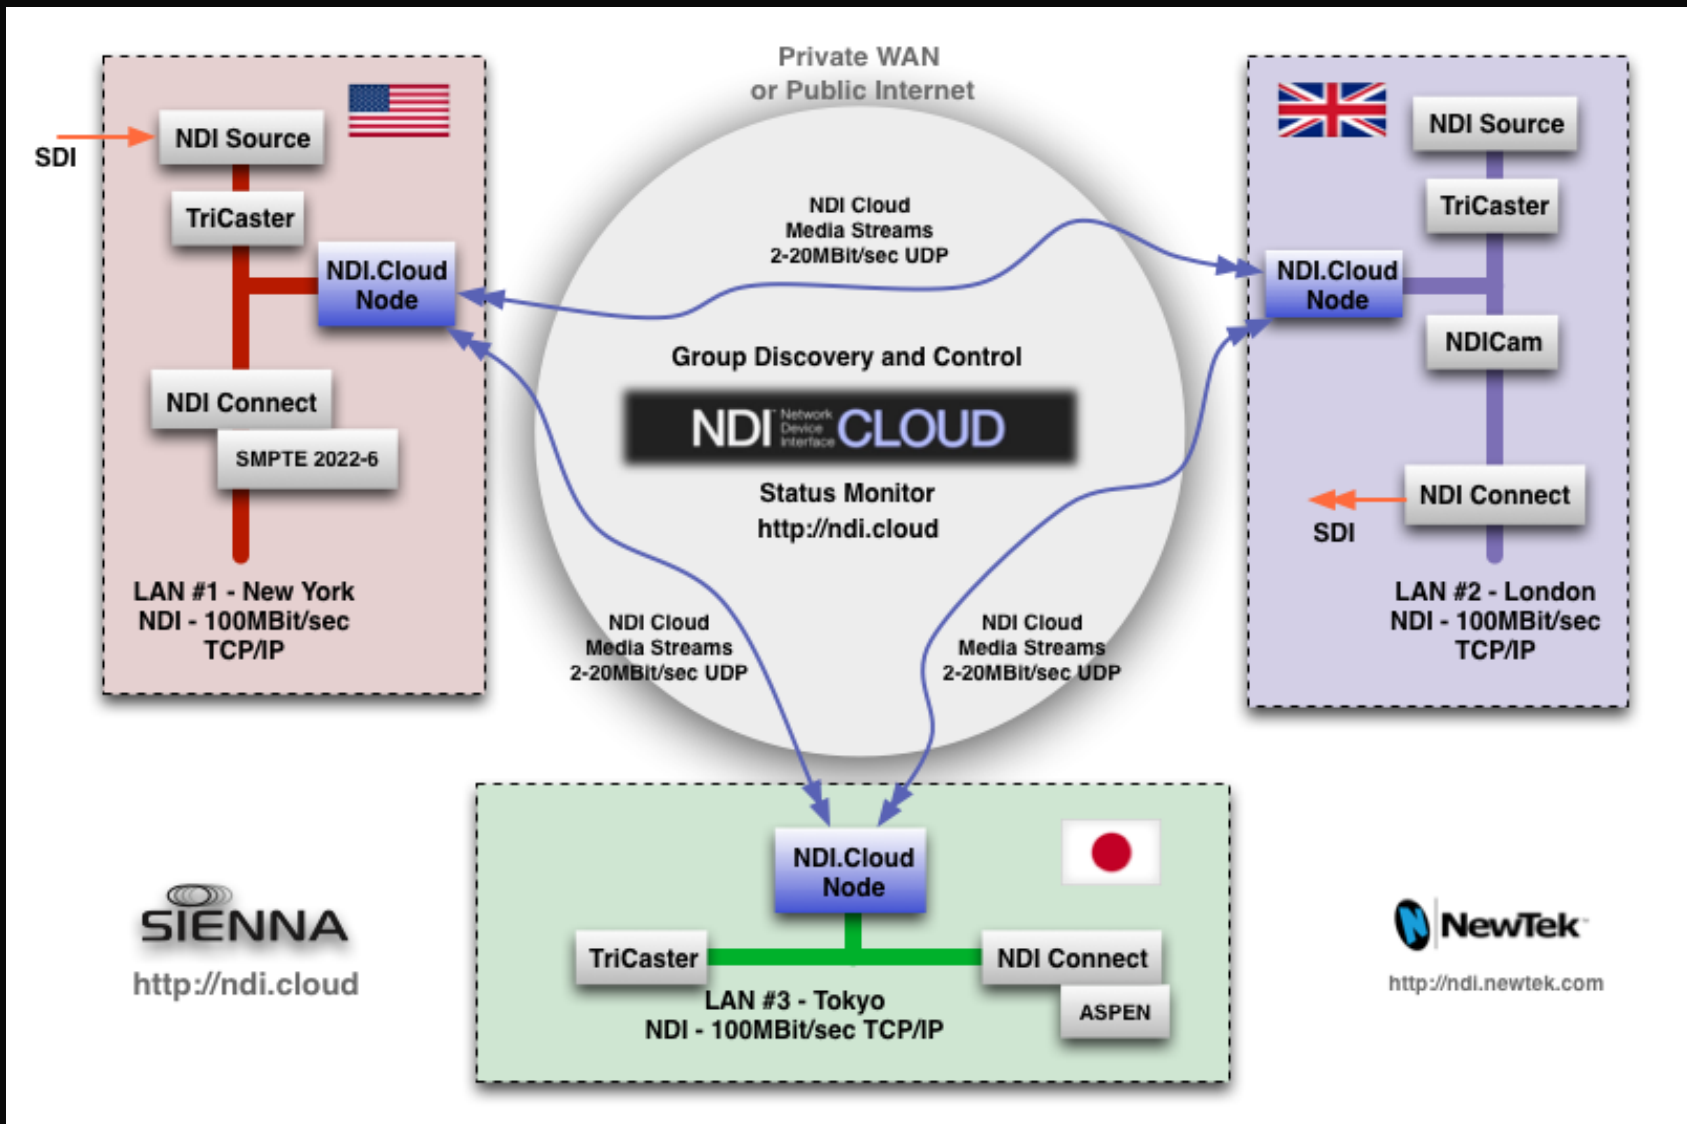

Web Interface

Preview

NDI Processing Engine Actions Frame : Modules

The interface displays a grid of modules for NDI processing. A sidebar on the left lists available modules, including AES67 To NDI, ARC, Audio DeEmbedder, Audio Embedder, Audio Selector, Audio Splitter 4Ch, Bug+Audio Inserter, Distribution Amp, Downstream Keyer, Failover Switch, Frame Sync, IP Stream Connect, Meter Bridge, Multiviewer 10 Pro, Multiviewer 16 Pro, Multiviewer 2x2, Multiviewer 3x3, NDI Analyser, NDI Destination, NDI Source Connect, Picture In Picture, SAP Publisher, Signal Generator, Source Multiplexer, Sync Delay, UDP Streamer, UDP Streamer 50i, Up Down Converter, and Weblink. The main workspace contains several active modules with various settings and connections:

- 2D DVE
- AES67 Sender
- AES67 To NDI
- AI Mix
- Alpha Embedder
- ARC
- Audio DeEmbedder
- Audio Embedder
- Audio In
- Audio Limiter
- Audio Out
- Audio Selector
- Audio Splitter 4Ch
- Audio Splitter 8Ch
- Bug+Audio Inserter
- ChromaKey
- Compliance Record
- Distribution Amp
- Downstream Keyer
- Failover Switch
- Frame Sync
- HTTP Connect
- Intercom 16Ch
- Intercom 4Ch
- Intercom 8Ch
- IP Stream Connect
- Media Player

Weblink

Мультивью без ограничений

Масштабируемость

Стандартная
платформа

Linux OS
18 Core i9

Сойти с ума!

Sienna.Cloud - Global NDI WAN

Следующий шаг.....Виртуализация

vmware®

NDI™ Network
Device
Interface

SIENNA

Финиш Облака

Масштабируемая инфраструктура по вашему требованию

Televisa

Televisa Deportes

NDI™ Network
Device
Interface