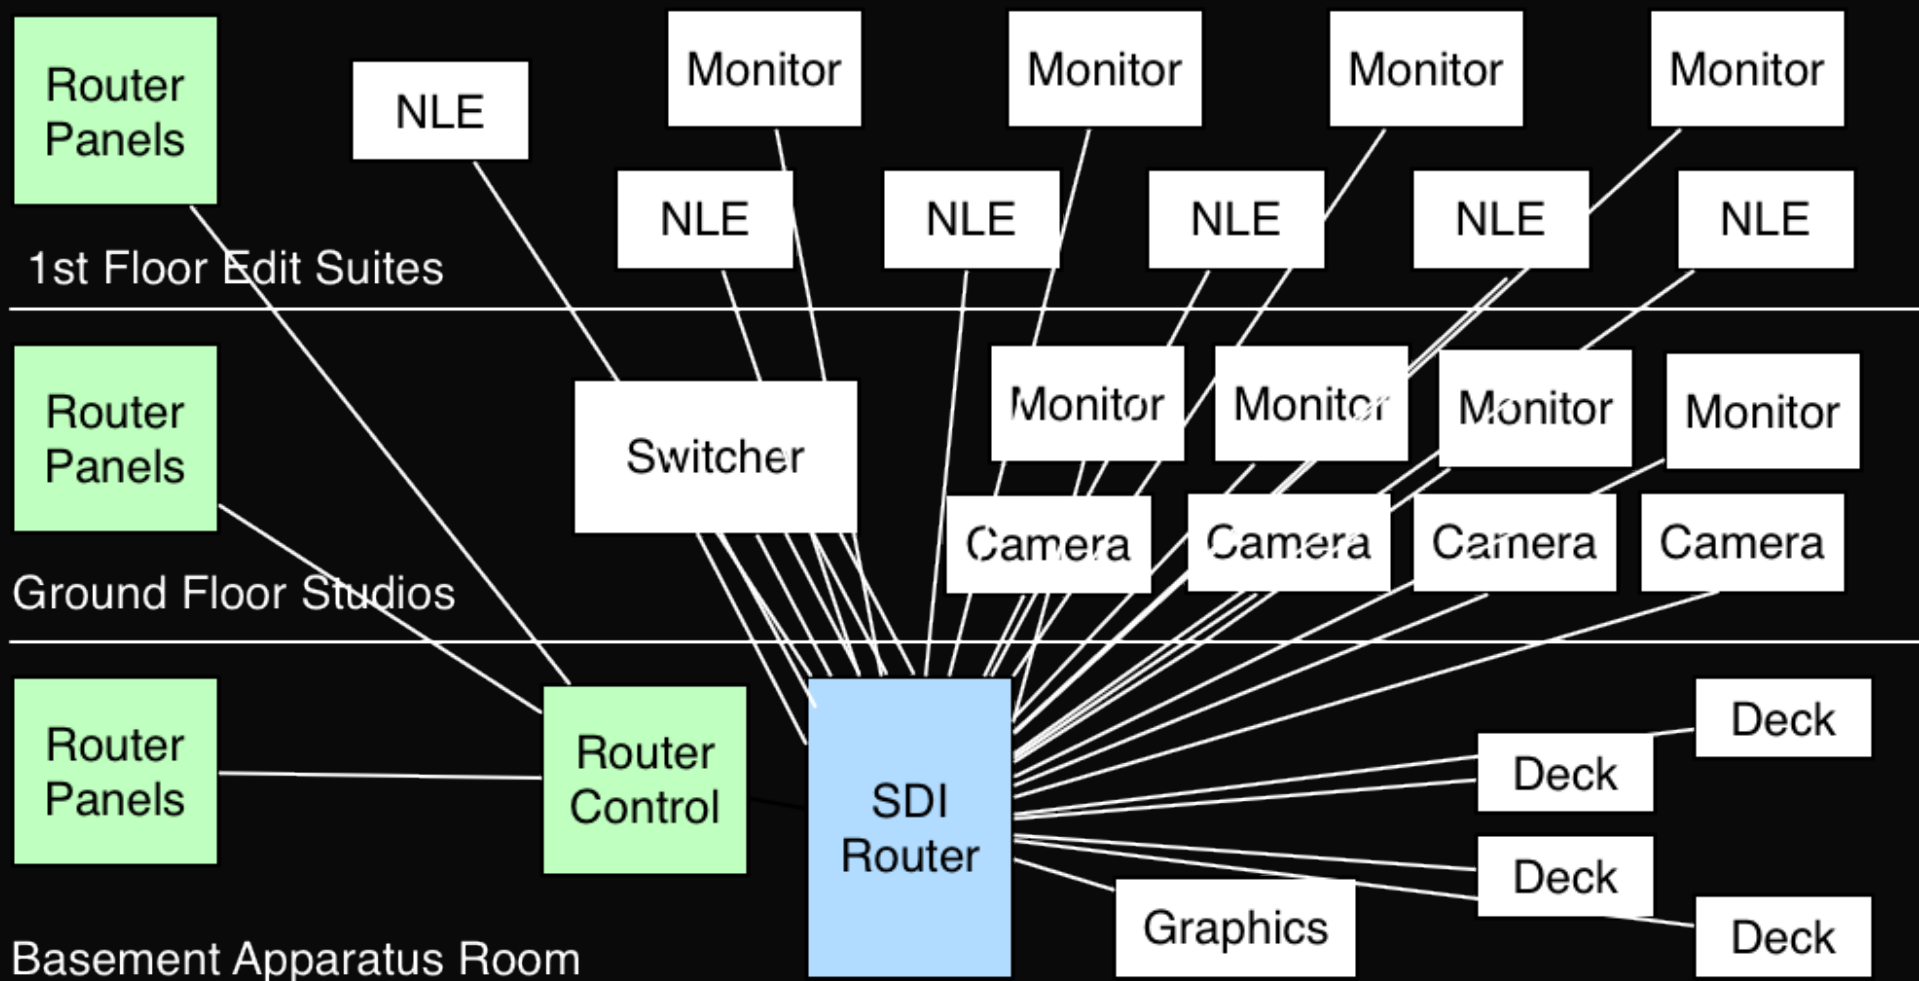

Classic SDI Router

Централизованное
Распределение
СИГНАЛОВ