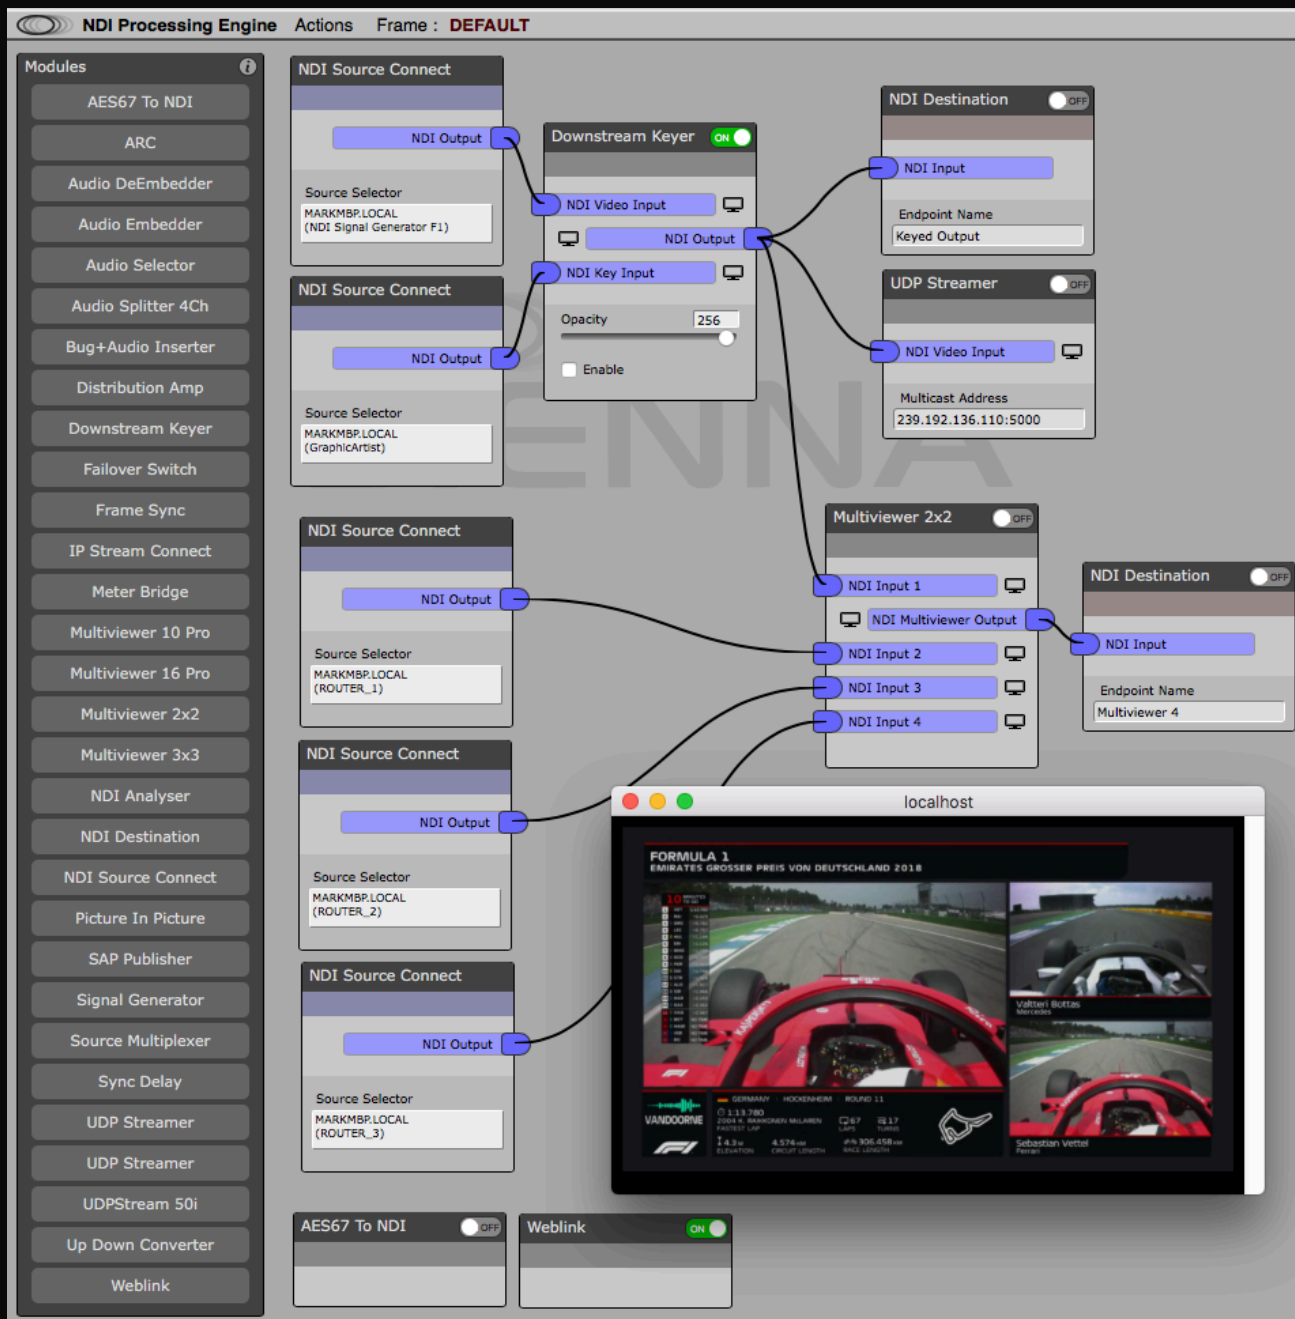

Децентрализованное
Распределение
сигналов

Основы инфраструктуры SDI...

SDI матрица

+

*Processing
Glue Rack*

Программный процесс

Использование CPU и GPU

Drag and Drop

Web Interface

Preview

NDI Processing Engine Actions Frame : Modules

The interface displays a grid of modules for NDI processing. A sidebar on the left lists available modules, including AES67 To NDI, ARC, Audio DeEmbedder, Audio Embedder, Audio Selector, Audio Splitter 4Ch, Bug+Audio Inserter, Distribution Amp, Downstream Keyer, Failover Switch, Frame Sync, IP Stream Connect, Meter Bridge, Multiviewer 10 Pro, Multiviewer 16 Pro, Multiviewer 2x2, Multiviewer 3x3, NDI Analyser, NDI Destination, NDI Source Connect, Picture In Picture, SAP Publisher, Signal Generator, Source Multiplexer, Sync Delay, UDP Streamer, UDP Streamer 50i, Up Down Converter, and Weblink. The main workspace contains several active modules with various settings and connections: